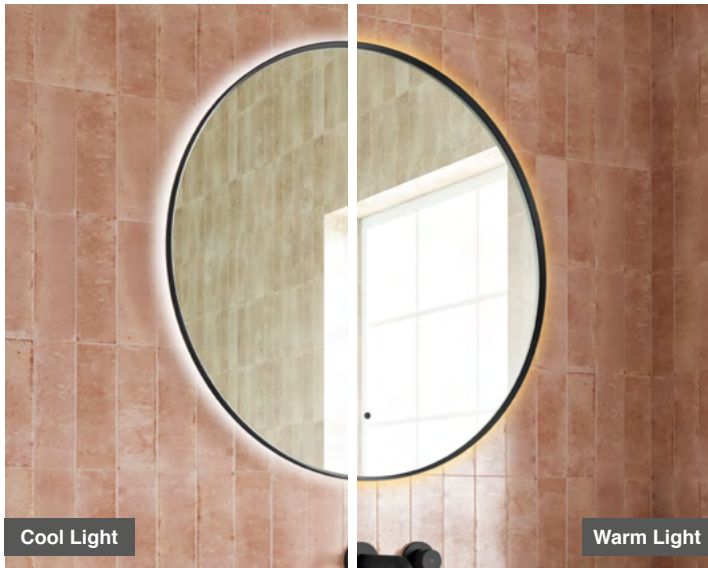

Kaci 80 - Black Framed LED Mirror

CODE: MLMIKAC80BL

SIZE: H 800 x W 800 x D 36.5mm

NET WEIGHT: 9 Kg

FEATURES:

- Black Framed LED Mirror
- Multi Functional Contactless Sensor Controls
Light from Cool - Warm Brightness with
Memory Function
- Ambient Lighting
- Heated Demister Pad
- IP44