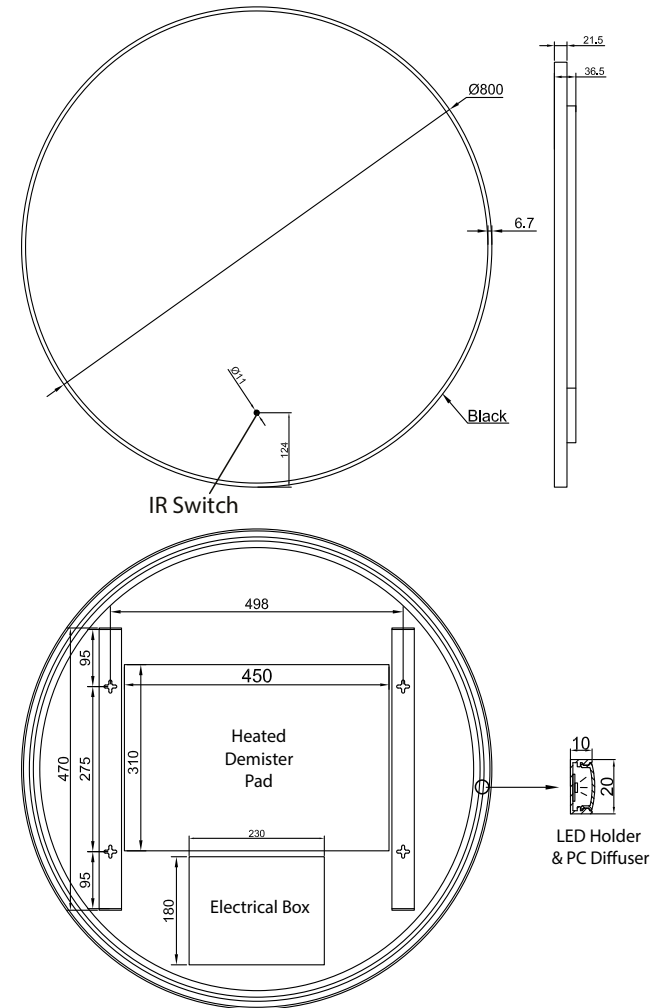

Kaci 80 - Black Framed LED Mirror

CODE: MLMIKAC80BL

SIZE: H 800 x W 800 x D 36.5mm

NET WEIGHT: 9 Kg

FEATURES:

- Black Framed LED Mirror
- Multi Functional Contactless Sensor Controls
Light from Cool - Warm Brightness with
Memory Function
- Ambient Lighting
- Heated Demister Pad
- IP44