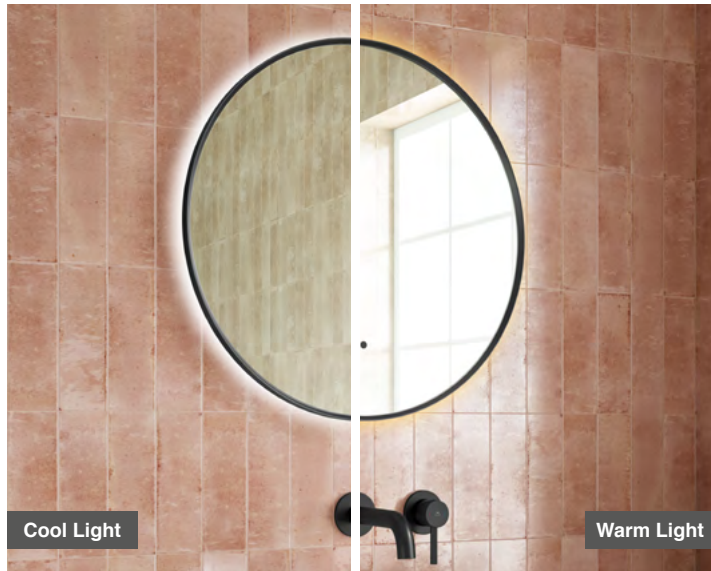

Kaci 60 - Black Framed LED Mirror

CODE: MLMIKAC60BL

SIZE: H 600 x W 600 x D 36.5mm

NET WEIGHT: 7.5 Kg

FEATURES:

- Black Framed LED Mirror
- Multi Functional Contactless Sensor Controls
Light from Cool - Warm Brightness with
Memory Function
- Ambient Lighting
- Heated Demister Pad
- IP44