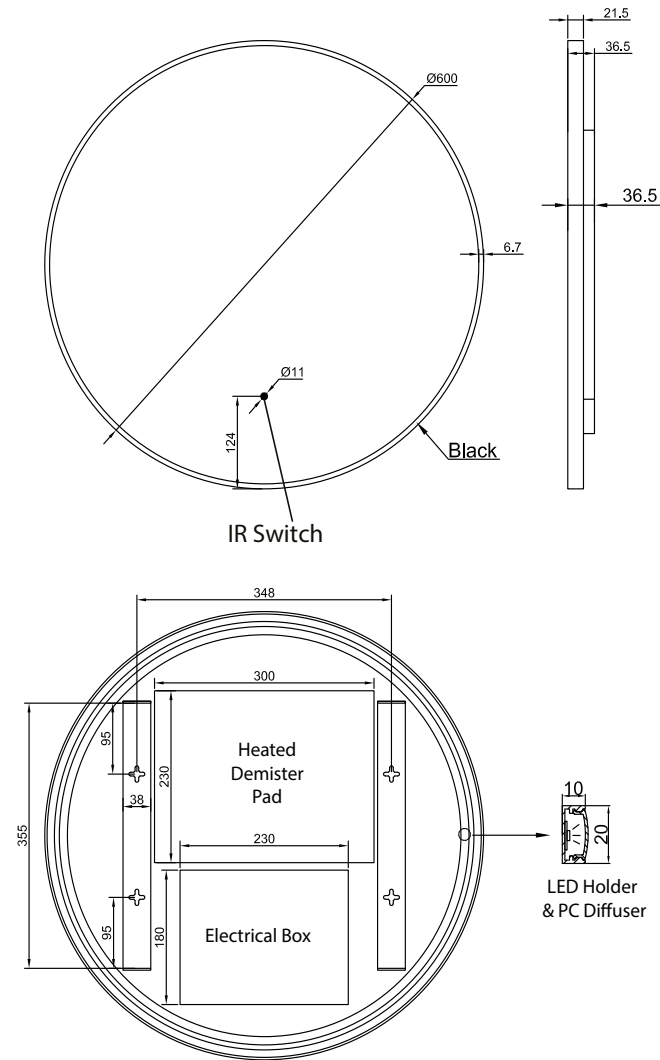

Kaci 60 - Black Framed LED Mirror

CODE: MLMIKAC60BL

SIZE: H 600 x W 600 x D 36.5mm

NET WEIGHT: 7.5 Kg

FEATURES:

- Black Framed LED Mirror
- Multi Functional Contactless Sensor Controls
Light from Cool - Warm Brightness with
Memory Function
- Ambient Lighting
- Heated Demister Pad
- IP44