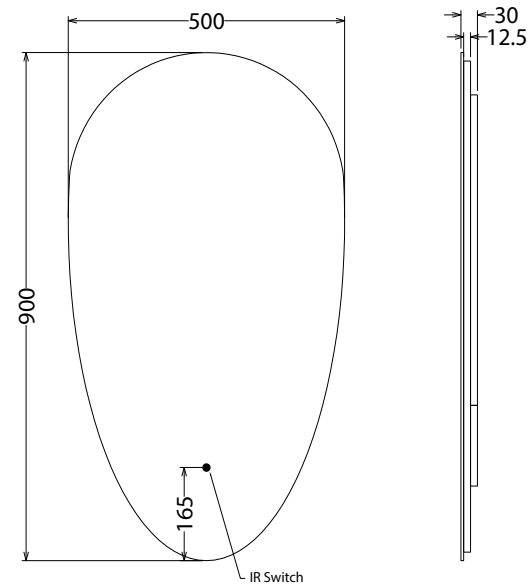

Bevin 50 - LED Mirror

CODE: MLMIBEV50

SIZE: H 900 x W 500 x D 30mm

NET WEIGHT: 10.05 Kg

FEATURES:

- LED Mirror
- Multi Functional Contactless Sensor Controls
Light from Cool - Warm Brightness with
Memory Function
- Landscape or Portrait
- Heated Demister Pad
- IP44