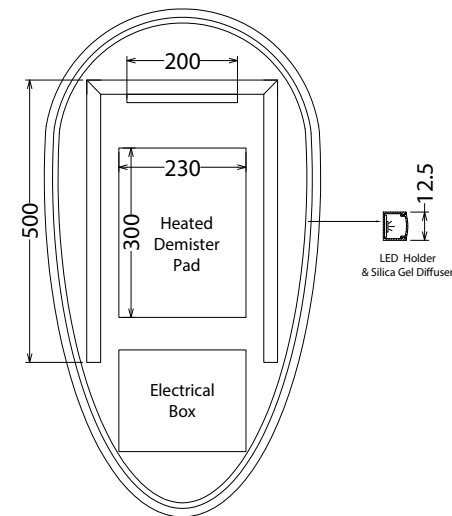

Bevin 50 - LED Mirror

CODE: MLMIBEV50

SIZE: H 900 x W 500 x D 30mm

NET WEIGHT: 10.05 Kg

FEATURES:

- LED Mirror
- Multi Functional Contactless Sensor Controls
Light from Cool - Warm Brightness with
Memory Function
- Landscape or Portrait
- Heated Demister Pad
- IP44

The information contained on this page was correct at date of issue. Fitting dimensions are provided as a guide only. Some variation may occur due to manufacturing tolerances. We pursue a policy of continuing improvement in design and performance of our products and so reserve the right to change specifications without prior notice.