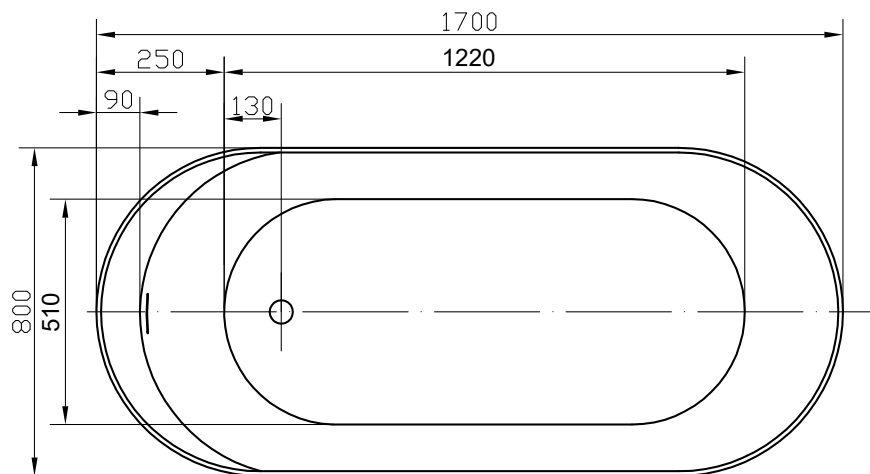

Maine 1700 Thin Edge Freestanding Acrylic Bath

CODE: MLFSMAI17

SIZE: L 1700 x W 800 x H 580mm

NET WEIGHT: 39 Kg

WATER CAPACITY: 278L

Can Be Drilled For Tap Holes. Features an access panel for quicker and more seamless tap installation.

The information contained on this page was correct at date of issue. Fitting dimensions are provided as a guide only. Some variation may occur due to manufacturing tolerances. We pursue a policy of continuing improvement in design and performance of our products and so reserve the right to change specifications without prior notice.