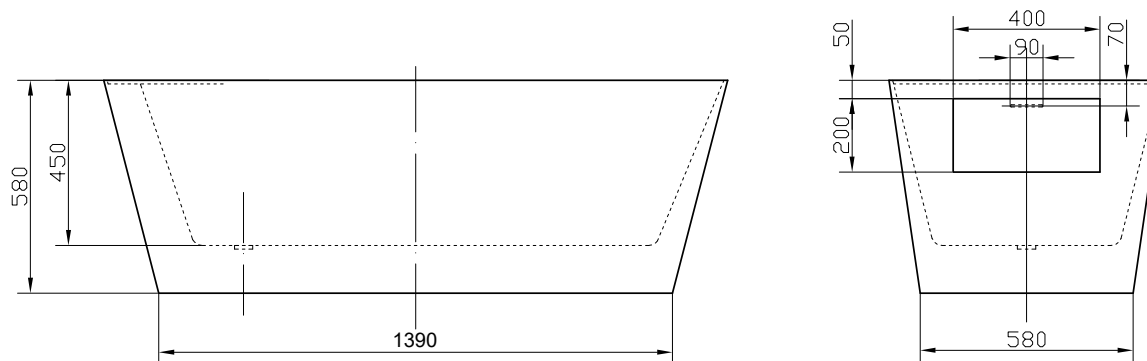

Maine 1700 Thin Edge Freestanding Acrylic Bath

CODE: MLFSMAI17

SIZE: L 1700 x W 800 x H 580mm

NET WEIGHT: 39 Kg

WATER CAPACITY: 278L

Can Be Drilled For Tap Holes. Features an access panel for quicker and more seamless tap installation.