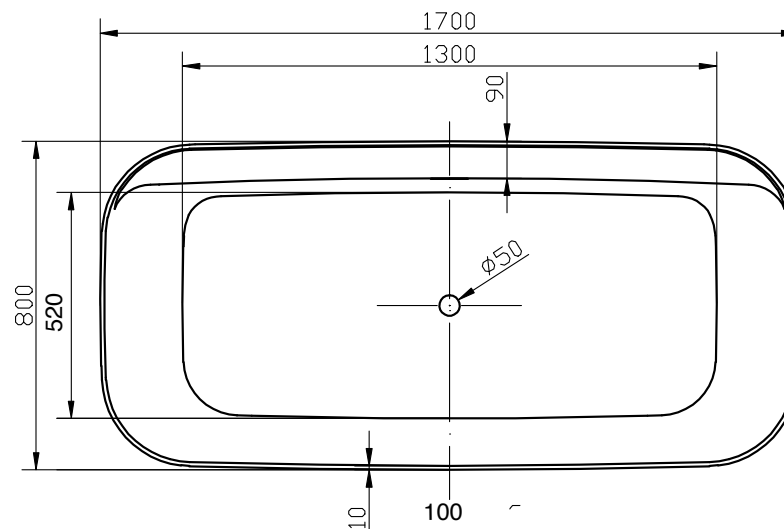

Erne 1700 Thin Edge Freestanding Acrylic Bath

CODE: MLFSERN17

SIZE: L 1700 x W 800 x H 580mm

NET WEIGHT: 39 Kg

WATER CAPACITY: 268L

Can Be Drilled For Tap Holes. Features an access panel for quicker and more seamless tap installation.

The information contained on this page was correct at date of issue. Fitting dimensions are provided as a guide only. Some variation may occur due to manufacturing tolerances. We pursue a policy of continuing improvement in design and performance of our products and so reserve the right to change specifications without prior notice.