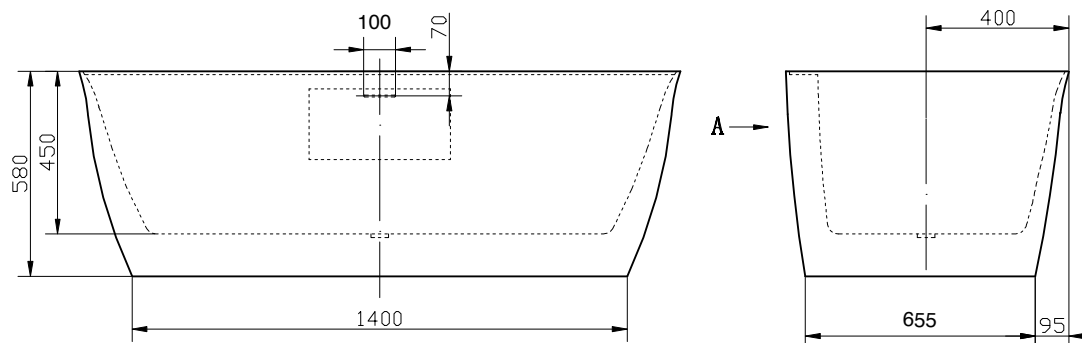

Erne 1700 Thin Edge Freestanding Acrylic Bath

CODE: MLFSERN17

SIZE: L 1700 x W 800 x H 580mm

NET WEIGHT: 39 Kg

WATER CAPACITY: 268L

Can Be Drilled For Tap Holes. Features an access panel for quicker and more seamless tap installation.