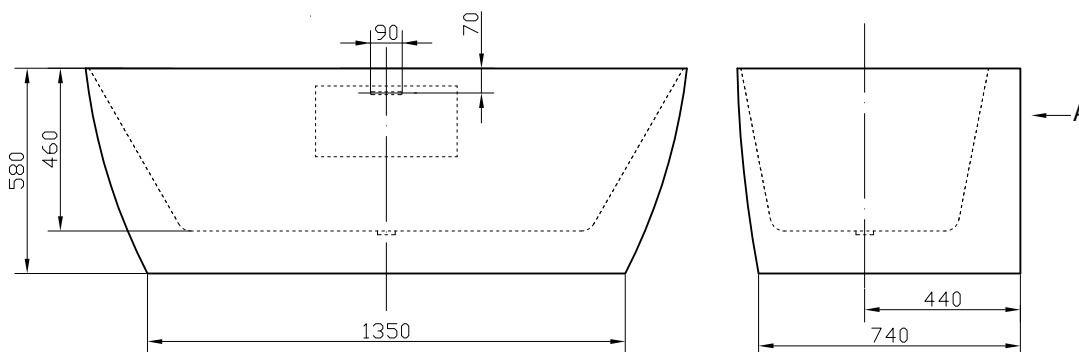

# Dale 1700 D-Shape Thin Edge Freestanding Acrylic Bath

**CODE:** MLFSDAL17

**SIZE:** L 1700 x W 800 x H 580mm

**NET WEIGHT:** 42 Kg

**WATER CAPACITY:** 281L

*Can Be Drilled For Tap Holes. Features an access panel for quicker and more seamless tap installation.*