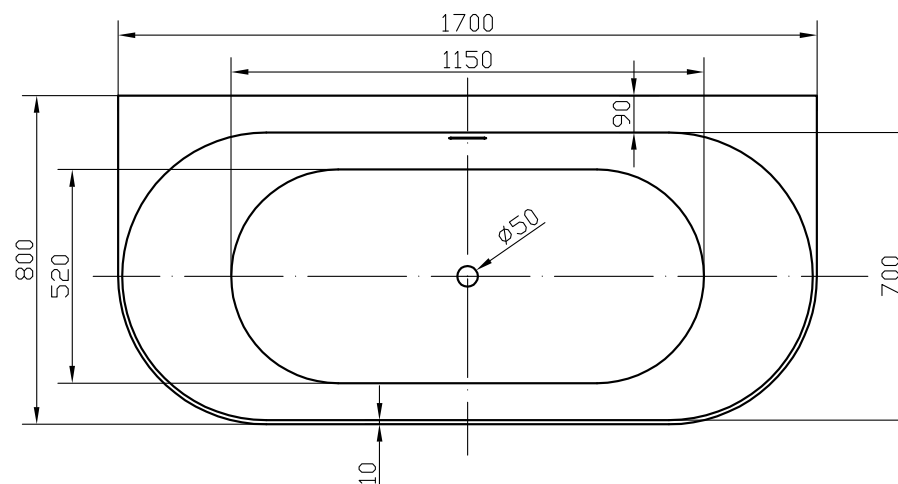

# Dale 1700 D-Shape Thin Edge Freestanding Acrylic Bath

**CODE:** MLFSDAL17

**SIZE:** L 1700 x W 800 x H 580mm

**NET WEIGHT:** 42 Kg

**WATER CAPACITY:** 281L

*Can Be Drilled For Tap Holes. Features an access panel for quicker and more seamless tap installation.*

The information contained on this page was correct at date of issue. Fitting dimensions are provided as a guide only. Some variation may occur due to manufacturing tolerances. We pursue a policy of continuing improvement in design and performance of our products and so reserve the right to change specifications without prior notice.