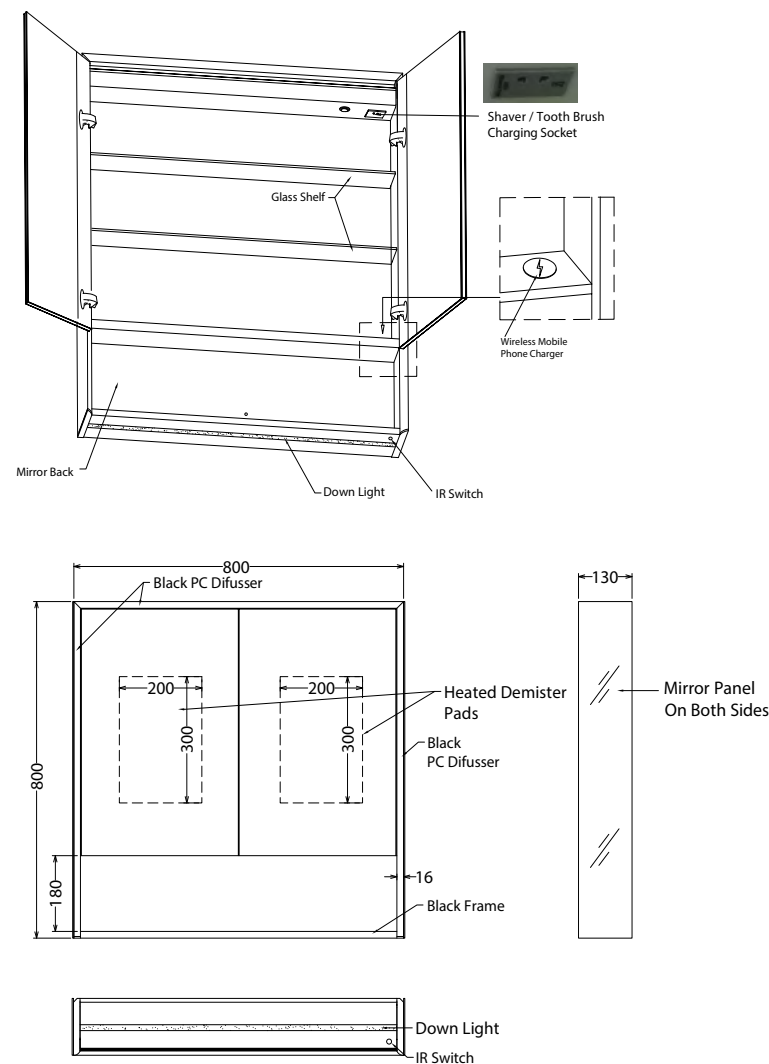

Keely 80 - LED Black Frame Mirror Cabinet

CODE: MLCAKEE80BL

SIZE: H 800 x W 800 x D 130mm

NET WEIGHT: 19.15 Kg

FEATURES:

- Black Framed LED Mirror Cabinet
- Multi Functional Contactless Sensor Controls
Light from Cool - Warm Brightness with
Memory Function
- Wireless Mobile Charger
- Heated Demister Pad
- IP44