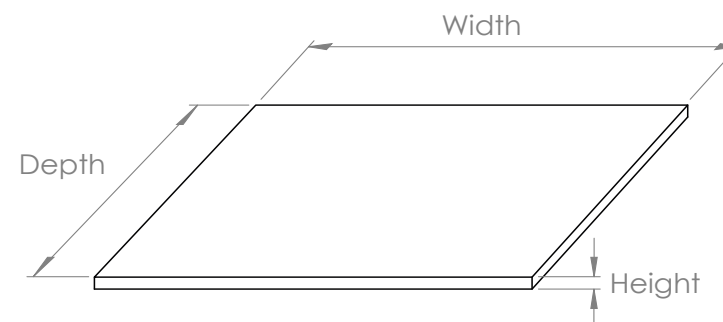

Light Cement Worktop

FINISH: Light Cement

ADDITIONAL INFORMATION: Suitable for Serra, Bonita, Axel, Madison, Hampton & Clayton

Code	Name	Width(mm)	Depth(mm)	Height(mm)
MLLCEWT60	Light Cement Worktop W 600 x D 460mm	612	462	22
MLLCEWT70	Light Cement Worktop W 700 x D 460mm	712	462	22
MLLCEWT80	Light Cement Worktop W 800 x D 460mm	812	462	22
MLLCEWT950	Light Cement Worktop W 950 x D 500mm	962	512	22
MLLCEWT100	Light Cement Worktop W 1000 x D 460mm	1012	462	22
MLLCEWT120	Light Cement Worktop W 1200 x D 460mm	1212	462	22