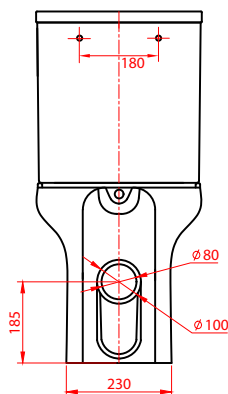

Foye Fully Enclosed Rimless Toilet Pan & Cistern

RANGE: FOYE

CODE: MLFOPA/MLFOCI

SIZE: H 804 x W 373 x D 644mm

MATERIAL: CERAMIC

FITTINGS: DUAL FLUSH FITTINGS

SEAT: D-SHAPE SOFT CLOSE STANDARD OR SLIM

FLUSH VOLUMES: 4/6L

The information contained on this page was correct at date of issue. Fitting dimensions are provided as a guide only. Some variation may occur due to manufacturing tolerances. We pursue a policy of continuing improvement in design and performance of our products and so reserve the right to change specifications without prior notice.