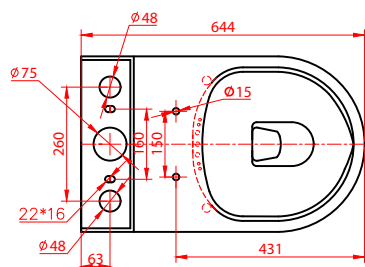

Foye Fully Enclosed Rimless Toilet Pan & Cistern

RANGE: FOYE

CODE: MLFOPA/MLFOCI

SIZE: H 804 x W 373 x D 644mm

MATERIAL: CERAMIC

FITTINGS: DUAL FLUSH FITTINGS

SEAT: D-SHAPE SOFT CLOSE STANDARD OR SLIM

FLUSH VOLUMES: 4/6L

The information contained on this page was correct at date of issue. Fitting dimensions are provided as a guide only. Some variation may occur due to manufacturing tolerances. We pursue a policy of continuing improvement in design and performance of our products and so reserve the right to change specifications without prior notice.