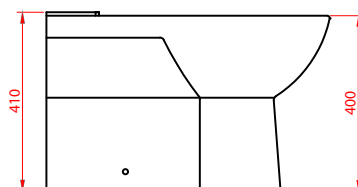

Foye Fully Enclosed Rimless Toilet Pan & Cistern

RANGE: FOYE

CODE: MLFOPA/MLFOCI

SIZE: H 804 x W 373 x D 644mm

MATERIAL: CERAMIC

FITTINGS: DUAL FLUSH FITTINGS

SEAT: D-SHAPE SOFT CLOSE STANDARD OR SLIM

FLUSH VOLUMES: 4/6L