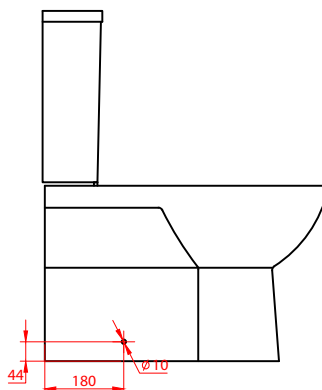

Foye Fully Enclosed Rimless Toilet Pan & Cistern

RANGE: FOYE

CODE: MLFOPA/MLFOCI

SIZE: H 804 x W 373 x D 644mm

MATERIAL: CERAMIC

FITTINGS: DUAL FLUSH FITTINGS

SEAT: D-SHAPE SOFT CLOSE STANDARD OR SLIM

FLUSH VOLUMES: 4/6L