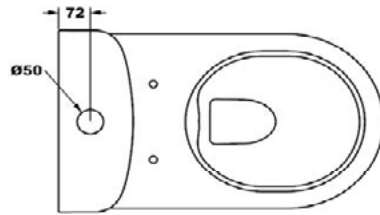

SIZE: H 835 x W 375 x D 615mm

MATERIAL: Ceramic

COLOUR/FINISH: White Gloss

FITTINGS: Dual Flush Fittings

FLUSH VOLUMES: 4/6L

The information contained on this page was correct at date of issue. Fitting dimensions are provided as a guide only. Some variation may occur due to manufacturing tolerances. We pursue a policy of continuing improvement in design and performance of our products and so reserve the right to change specifications without prior notice.