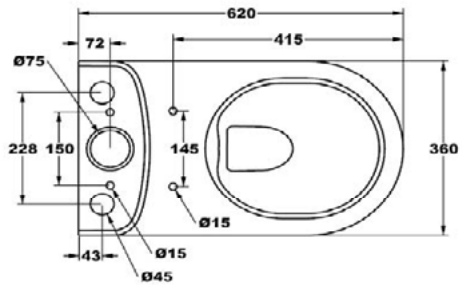

SIZE: H 835 x W 375 x D 615mm

MATERIAL: Ceramic

COLOUR/FINISH: White Gloss

FITTINGS: Dual Flush Fittings

FLUSH VOLUMES: 4/6L

The information contained on this page was correct at date of issue. Fitting dimensions are provided as a guide only. Some variation may occur due to manufacturing tolerances. We pursue a policy of continuing improvement in design and performance of our products and so reserve the right to change specifications without prior notice.