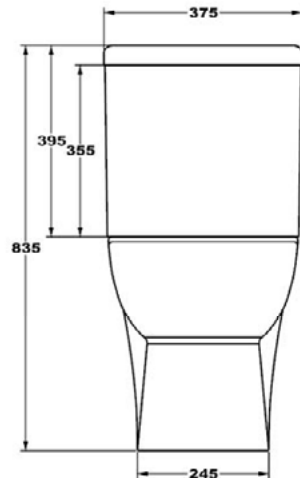

SIZE: H 835 x W 375 x D 615mm

MATERIAL: Ceramic

COLOUR/FINISH: White Gloss

FITTINGS: Dual Flush Fittings

FLUSH VOLUMES: 4/6L

The information contained on this page was correct at date of issue. Fitting dimensions are provided as a guide only. Some variation may occur due to manufacturing tolerances. We pursue a policy of continuing improvement in design and performance of our products and so reserve the right to change specifications without prior notice.