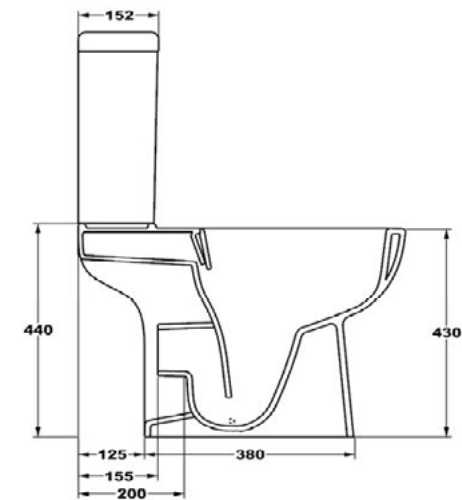

SIZE: H 835 x W 375 x D 615mm

MATERIAL: Ceramic

COLOUR/FINISH: White Gloss

FITTINGS: Dual Flush Fittings

FLUSH VOLUMES: 4/6L

The information contained on this page was correct at date of issue. Fitting dimensions are provided as a guide only. Some variation may occur due to manufacturing tolerances. We pursue a policy of continuing improvement in design and performance of our products and so reserve the right to change specifications without prior notice.