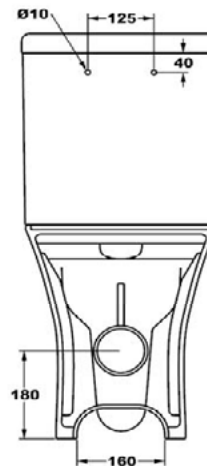

SIZE: H 835 x W 375 x D 615mm

MATERIAL: Ceramic

COLOUR/FINISH: White Gloss

FITTINGS: Dual Flush Fittings

FLUSH VOLUMES: 4/6L

The information contained on this page was correct at date of issue. Fitting dimensions are provided as a guide only. Some variation may occur due to manufacturing tolerances. We pursue a policy of continuing improvement in design and performance of our products and so reserve the right to change specifications without prior notice.