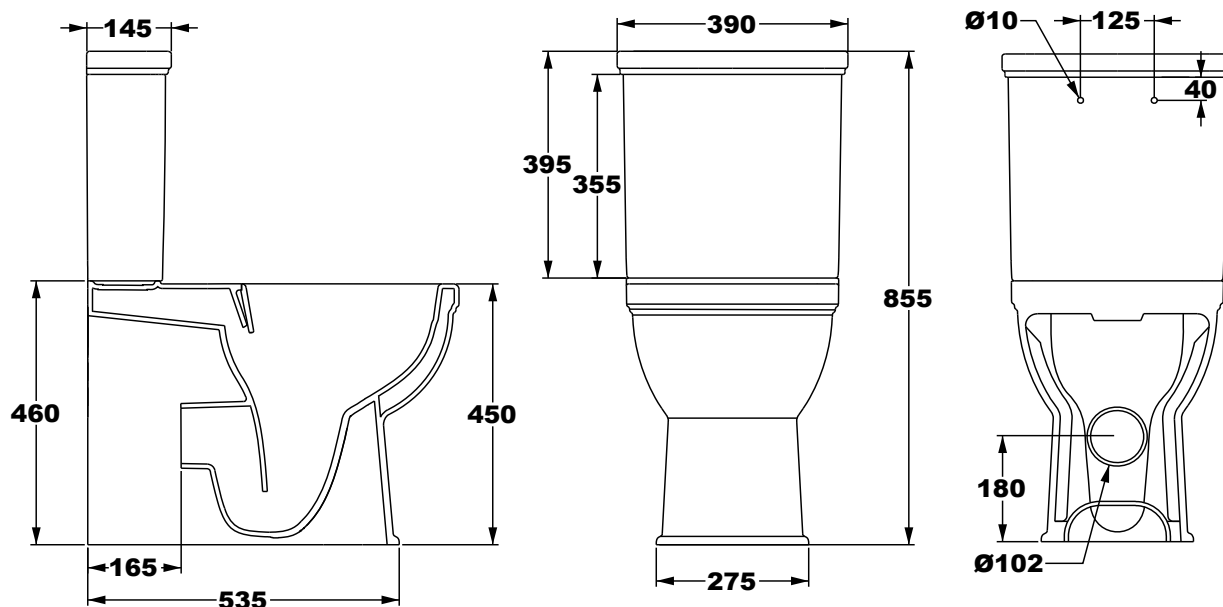

Farnham Traditional Fully Enclosed Rimless Toilet Pan & Cistern

RANGE: FARNHAM

CODES: MLFARPA/MLFACI

SIZE: H 855 X W 390 X D 630mm

MATERIAL: CERAMIC

FITTINGS: DUAL FLUSH FITTINGS

SEAT: D-SHAPE SOFT CLOSE STANDARD OR SLIM

FLUSH VOLUME: 4/6L

The information contained on this page was correct at date of issue. Fitting dimensions are provided as a guide only. Some variation may occur due to manufacturing tolerances. We pursue a policy of continuing improvement in design and performance of our products and so reserve the right to change specifications without prior notice.