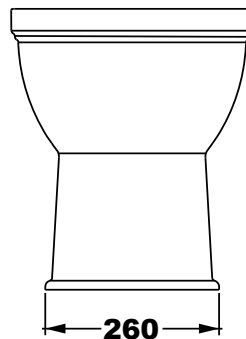

# Farnham Back To Wall Rimless Toilet Pan

**RANGE:** FARNHAM

**CODE:** MLFARPABTW

**SIZE:** H 425 X W 360 X D 520mm

**MATERIAL:** CERAMIC

**SEAT:** D-SHAPE SOFT CLOSE STANDARD OR SLIM

The information contained on this page was correct at date of issue. Fitting dimensions are provided as a guide only. Some variation may occur due to manufacturing tolerances. We pursue a policy of continuing improvement in design and performance of our products and so reserve the right to change specifications without prior notice.