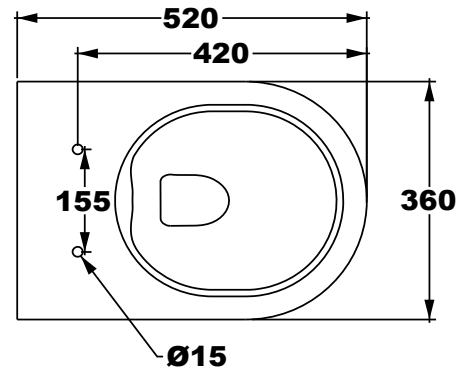

# Farnham Back To Wall Rimless Toilet Pan

**RANGE:** FARNHAM

**CODE:** MLFARPABTW

**SIZE:** H 425 X W 360 X D 520mm

**MATERIAL:** CERAMIC

**SEAT:** D-SHAPE SOFT CLOSE STANDARD OR SLIM

The information contained on this page was correct at date of issue. Fitting dimensions are provided as a guide only. Some variation may occur due to manufacturing tolerances. We pursue a policy of continuing improvement in design and performance of our products and so reserve the right to change specifications without prior notice.