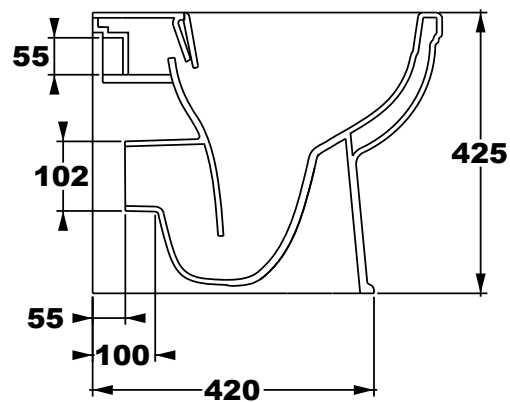

# Farnham Back To Wall Rimless Toilet Pan

**RANGE:** FARNHAM

**CODE:** MLFARPABTW

**SIZE:** H 425 X W 360 X D 520mm

**MATERIAL:** CERAMIC

**SEAT:** D-SHAPE SOFT CLOSE STANDARD OR SLIM

The information contained on this page was correct at date of issue. Fitting dimensions are provided as a guide only. Some variation may occur due to manufacturing tolerances. We pursue a policy of continuing improvement in design and performance of our products and so reserve the right to change specifications without prior notice.