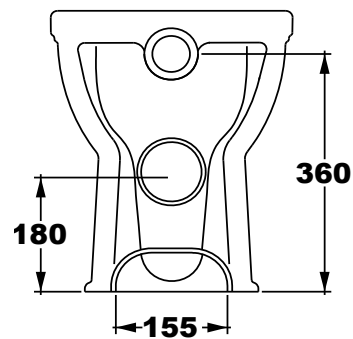

# Farnham Back To Wall Rimless Toilet Pan

**RANGE:** FARNHAM

**CODE:** MLFARPABTW

**SIZE:** H 425 X W 360 X D 520mm

**MATERIAL:** CERAMIC

**SEAT:** D-SHAPE SOFT CLOSE STANDARD OR SLIM

The information contained on this page was correct at date of issue. Fitting dimensions are provided as a guide only. Some variation may occur due to manufacturing tolerances. We pursue a policy of continuing improvement in design and performance of our products and so reserve the right to change specifications without prior notice.