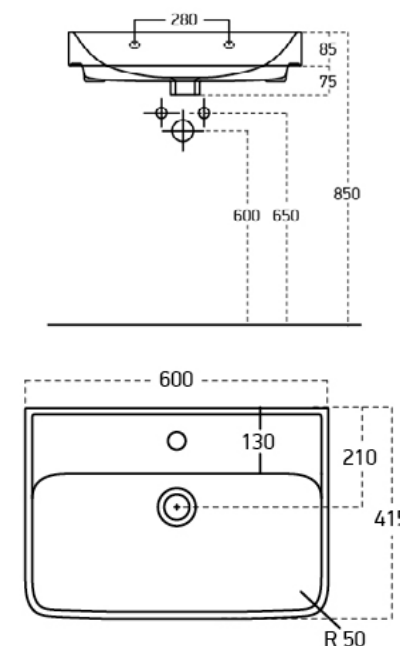

# Calia 600mm 2 Drawer Wall Unit With Leon Basin

**RANGE:** CALIA

**SIZE:** H 645 x W 600 x D 415 mm

**FINISH:** MATT

**BASIN MATERIAL:** CERAMIC

**TAP HOLE(S):** ONE

## COLOUR OPTIONS:

TOBACCO OAK

FINE GREIGE  
(MATT)

TEMPERED GREY  
(MATT)

The information contained on this page was correct at date of issue. Fitting dimensions are provided as a guide only. Some variation may occur due to manufacturing tolerances. We pursue a policy of continuing improvement in design and performance of our products and so reserve the right to change specifications without prior notice.