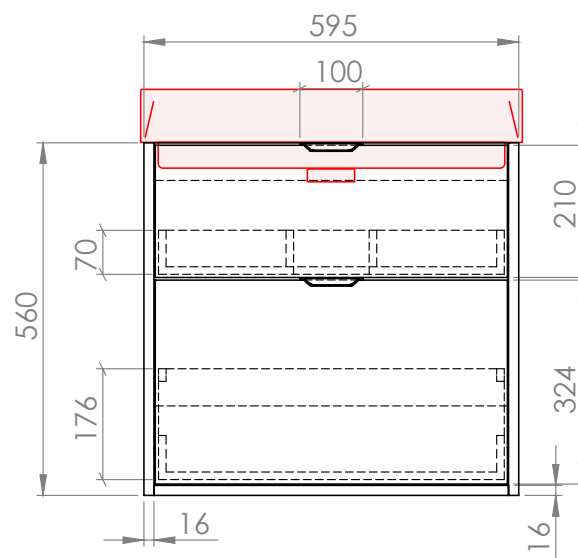

# Calia 600mm 2 Drawer Wall Unit With Leon Basin

**RANGE:** CALIA

**SIZE:** H 645 x W 600 x D 415 mm

**FINISH:** MATT

**BASIN MATERIAL:** CERAMIC

**TAP HOLE(S):** ONE