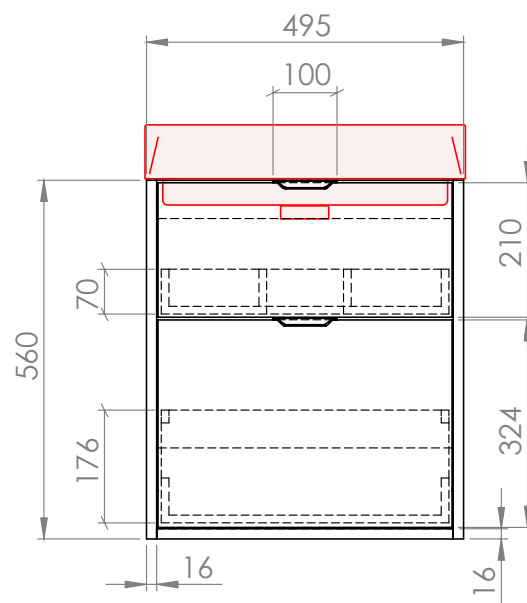

Calia 500mm 2 Drawer Wall Unit With Leon Basin

RANGE: CALIA

SIZE: H 645 x W 500 x D 415 mm

FINISH: MATT

BASIN MATERIAL: CERAMIC

TAP HOLE(S): ONE

COLOUR OPTIONS:

TOBACCO OAK

FINE GREIGE
(MATT)

TEMPERED GREY
(MATT)

The information contained on this page was correct at date of issue. Fitting dimensions are provided as a guide only. Some variation may occur due to manufacturing tolerances. We pursue a policy of continuing improvement in design and performance of our products and so reserve the right to change specifications without prior notice.