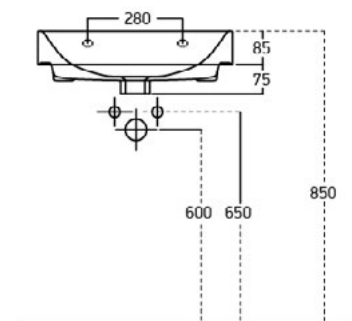

Calia 500mm 2 Drawer Wall Unit With Leon Basin

RANGE: CALIA

SIZE: H 645 x W 500 x D 415 mm

FINISH: MATT

BASIN MATERIAL: CERAMIC

TAP HOLE(S): ONE

COLOUR OPTIONS:

TOBACCO OAK

FINE GREIGE
(MATT)

TEMPERED GREY
(MATT)

The information contained on this page was correct at date of issue. Fitting dimensions are provided as a guide only. Some variation may occur due to manufacturing tolerances. We pursue a policy of continuing improvement in design and performance of our products and so reserve the right to change specifications without prior notice.