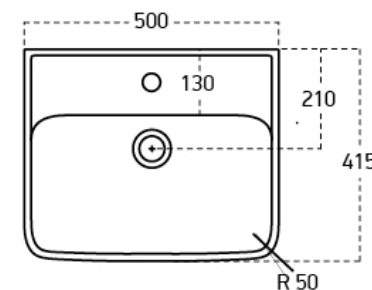

Calia 500mm 2 Drawer Wall Unit With Leon Basin

RANGE: CALIA

SIZE: H 645 x W 500 x D 415 mm

FINISH: MATT

BASIN MATERIAL: CERAMIC

TAP HOLE(S): ONE

COLOUR OPTIONS:

TOBACCO OAK

FINE GREIGE
(MATT)

TEMPERED GREY
(MATT)

The information contained on this page was correct at date of issue. Fitting dimensions are provided as a guide only. Some variation may occur due to manufacturing tolerances. We pursue a policy of continuing improvement in design and performance of our products and so reserve the right to change specifications without prior notice.