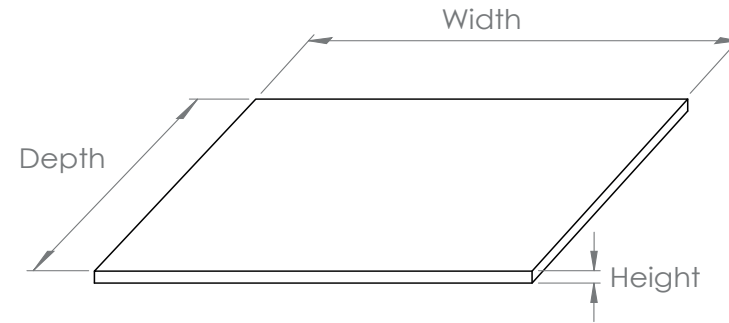

# Black Gold Worktop

**FINISH:** Black Gold

**ADDITIONAL INFORMATION:** Suitable for Serra, Bonita, Axel, Madison, Hampton & Clayton

Code	Name	Width(mm)	Depth(mm)	Height(mm)
MLBLGWT60	Black Gold Worktop W 600 x D 460mm	612	462	22
MLBLGWT70	Black Gold Worktop W 700 x D 460mm	712	462	22
MLBLGWT80	Black Gold Worktop W 800 x D 460mm	812	462	22
MLBLGWT950	Black Gold Worktop W 950 x D 500mm	962	512	22
MLBLGWT100	Black Gold Worktop W 1000 x D 460mm	1012	462	22
MLBLGWT120	Black Gold Worktop W 1200 x D 460mm	1212	462	22