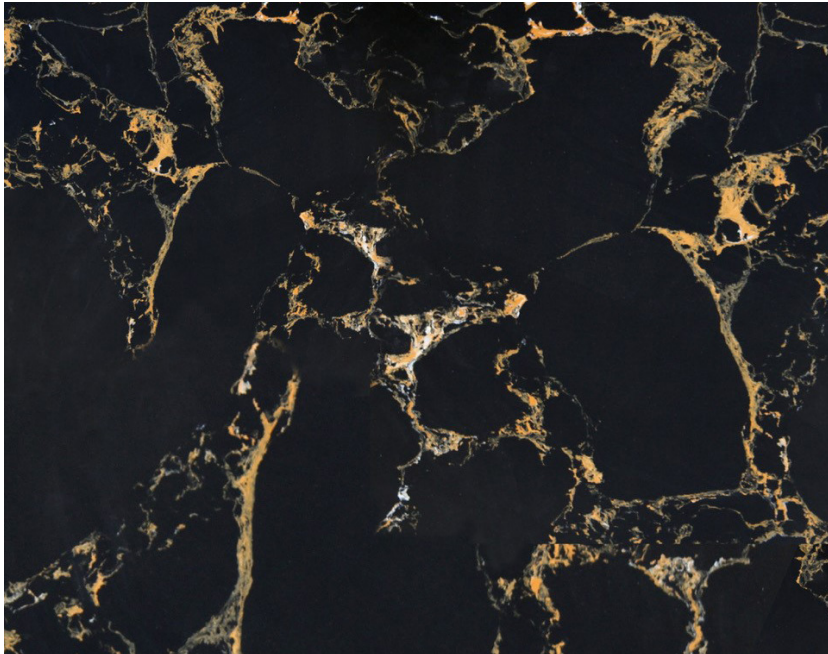

# Black Gold Worktop

**FINISH:** Black Gold

**ADDITIONAL INFORMATION:** Suitable for Serra, Bonita, Axel, Madison, Hampton & Clayton

Code	Name	Width(mm)	Depth(mm)	Height(mm)
MLBLGWT60	Black Gold Worktop W 600 x D 460mm	612	462	22
MLBLGWT70	Black Gold Worktop W 700 x D 460mm	712	462	22
MLBLGWT80	Black Gold Worktop W 800 x D 460mm	812	462	22
MLBLGWT950	Black Gold Worktop W 950 x D 500mm	962	512	22
MLBLGWT100	Black Gold Worktop W 1000 x D 460mm	1012	462	22
MLBLGWT120	Black Gold Worktop W 1200 x D 460mm	1212	462	22