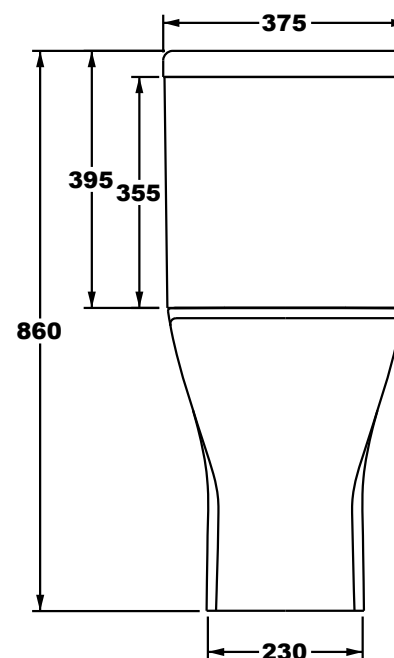

# Preston Open Back Comfort Height Rimless Toilet Pan & Cistern

**RANGE:** PRESTON

**CODES:** MLPRPAOB/ MLPRCI

**SIZE:** H 860 x W 375 x D 650mm

**MATERIAL:** CERAMIC

**FITTINGS:** DUAL FLUSH FITTINGS

**SEAT:** SQUARE SOFT CLOSE STANDARD OR SLIM

**FLUSH VOLUMES:** 4/6L

The information contained on this page was correct at date of issue. Fitting dimensions are provided as a guide only. Some variation may occur due to manufacturing tolerances. We pursue a policy of continuing improvement in design and performance of our products and so reserve the right to change specifications without prior notice.