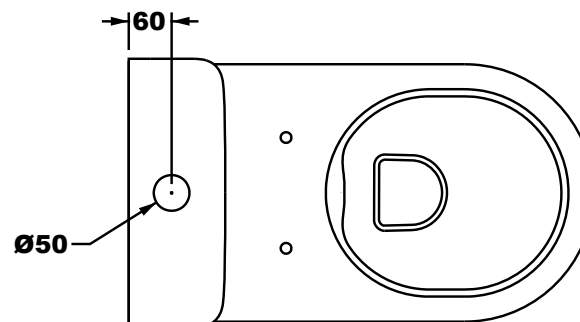

# Preston Open Back Comfort Height Rimless Toilet Pan & Cistern

**RANGE:** PRESTON

**CODES:** MLPRPAOB/ MLPRCI

**SIZE:** H 860 x W 375 x D 650mm

**MATERIAL:** CERAMIC

**FITTINGS:** DUAL FLUSH FITTINGS

**SEAT:** SQUARE SOFT CLOSE STANDARD OR SLIM

**FLUSH VOLUMES:** 4/6L

The information contained on this page was correct at date of issue. Fitting dimensions are provided as a guide only. Some variation may occur due to manufacturing tolerances. We pursue a policy of continuing improvement in design and performance of our products and so reserve the right to change specifications without prior notice.