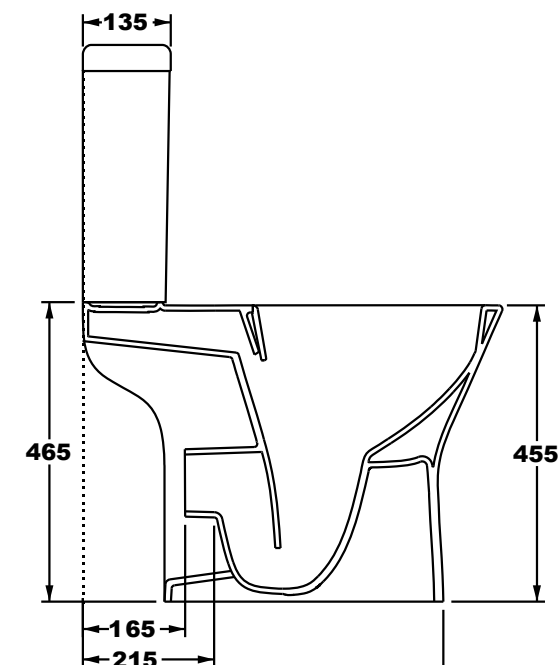

# Preston Open Back Comfort Height Rimless Toilet Pan & Cistern

**RANGE:** PRESTON

**CODES:** MLPRPAOB/ MLPRCI

**SIZE:** H 860 x W 375 x D 650mm

**MATERIAL:** CERAMIC

**FITTINGS:** DUAL FLUSH FITTINGS

**SEAT:** SQUARE SOFT CLOSE STANDARD OR SLIM

**FLUSH VOLUMES:** 4/6L

The information contained on this page was correct at date of issue. Fitting dimensions are provided as a guide only. Some variation may occur due to manufacturing tolerances. We pursue a policy of continuing improvement in design and performance of our products and so reserve the right to change specifications without prior notice.