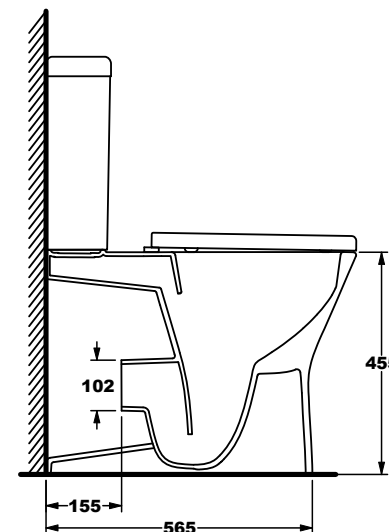

# Preston Fully Enclosed Comfort Height Rimless Toilet Pan & Cistern

**RANGE:** PRESTON

**CODES:** MLPRPA/MLPRCI

**SIZE:** H 860 x W 375 x D 650mm

**MATERIAL:** CERAMIC

**FITTINGS:** DUAL FLUSH FITTINGS

**SEAT:** D-SHAPE SOFT CLOSE STANDARD OR SLIM

**FLUSH VOLUMES:** 4/6L

The information contained on this page was correct at date of issue. Fitting dimensions are provided as a guide only. Some variation may occur due to manufacturing tolerances. We pursue a policy of continuing improvement in design and performance of our products and so reserve the right to change specifications without prior notice.