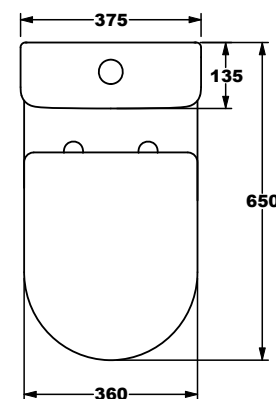

# Preston Fully Enclosed Comfort Height Rimless Toilet Pan & Cistern

**RANGE:** PRESTON

**CODES:** MLPRPA/MLPRCI

**SIZE:** H 860 x W 375 x D 650mm

**MATERIAL:** CERAMIC

**FITTINGS:** DUAL FLUSH FITTINGS

**SEAT:** D-SHAPE SOFT CLOSE STANDARD OR SLIM

**FLUSH VOLUMES:** 4/6L

The information contained on this page was correct at date of issue. Fitting dimensions are provided as a guide only. Some variation may occur due to manufacturing tolerances. We pursue a policy of continuing improvement in design and performance of our products and so reserve the right to change specifications without prior notice.