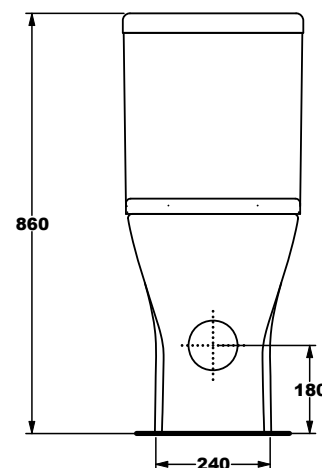

# Preston Fully Enclosed Comfort Height Rimless Toilet Pan & Cistern

**RANGE:** PRESTON

**CODES:** MLPRPA/MLPRCI

**SIZE:** H 860 x W 375 x D 650mm

**MATERIAL:** CERAMIC

**FITTINGS:** DUAL FLUSH FITTINGS

**SEAT:** D-SHAPE SOFT CLOSE STANDARD OR SLIM

**FLUSH VOLUMES:** 4/6L

The information contained on this page was correct at date of issue. Fitting dimensions are provided as a guide only. Some variation may occur due to manufacturing tolerances. We pursue a policy of continuing improvement in design and performance of our products and so reserve the right to change specifications without prior notice.