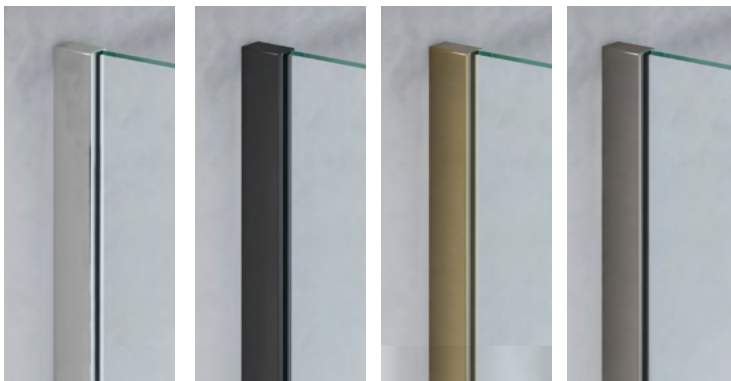

Emmi Curved Wetroom Panel Wall Profile & Bracing Bar Kit

PRODUCT CODES	EMCWKITCP - Chrome EMCWKITBL - Matt Black EMCWKITBB - Brushed Brass EMCWKITGM - Gun Metal
COLOURS	Chrome Matt Black Brushed Brass Gun Metal
SIZE	Wall Profile: H 2000mm
FITTING	Kit includes Wall Profile & Cover Cap, Glass Clamp, Bracing Bar, Wall Bracket, Wedge Gasket Seal and Gasket, Fitting Tool
ADDITIONAL INFO	<ul style="list-style-type: none"> • 1200 x 900 Width Access 600mm • 1200 x 800 Width Access 500mm • 1170 - 1190mm Adjustment

COLOUR OPTIONS:

CHROME MATT BLACK BRUSHED BRASS GUN METAL

Wall Profile

Wall Profile (SS)

Wall Bracket

Wall Profile Cover Cap

Wall Profile Cover Cap (SS)

Glass Clamp