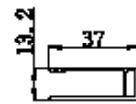

Wall Profile