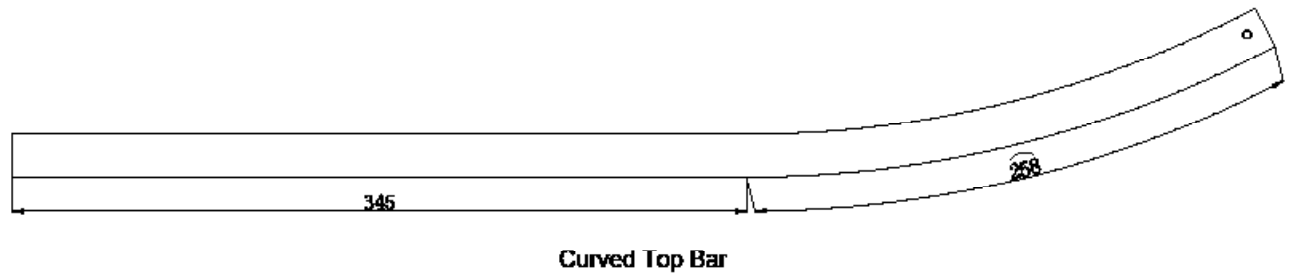

Emmi Curved Wetroom Panel Wall Profile & Bracing Bar Kit

PRODUCT CODES	EMCWKITCP - Chrome EMCWKITBL - Matt Black EMCWKITBB - Brushed Brass EMCWKITGM - Gun Metal
COLOURS	Chrome Matt Black Brushed Brass Gun Metal
SIZE	Wall Profile: H 2000mm
FITTING	Kit includes Wall Profile & Cover Cap, Glass Clamp, Bracing Bar, Wall Bracket, Wedge Gasket Seal and Gasket, Fitting Tool
ADDITIONAL INFO	<ul style="list-style-type: none"> • 1200 x 900 Width Access 600mm • 1200 x 800 Width Access 500mm • 1170 - 1190mm Adjustment

COLOUR OPTIONS:

CHROME MATT BLACK BRUSHED BRASS GUN METAL

Wall Profile

Wall Profile (SS)

Wall Bracket

Wall Profile Cover Cap

Wall Profile Cover Cap (SS)

Glass Clamp