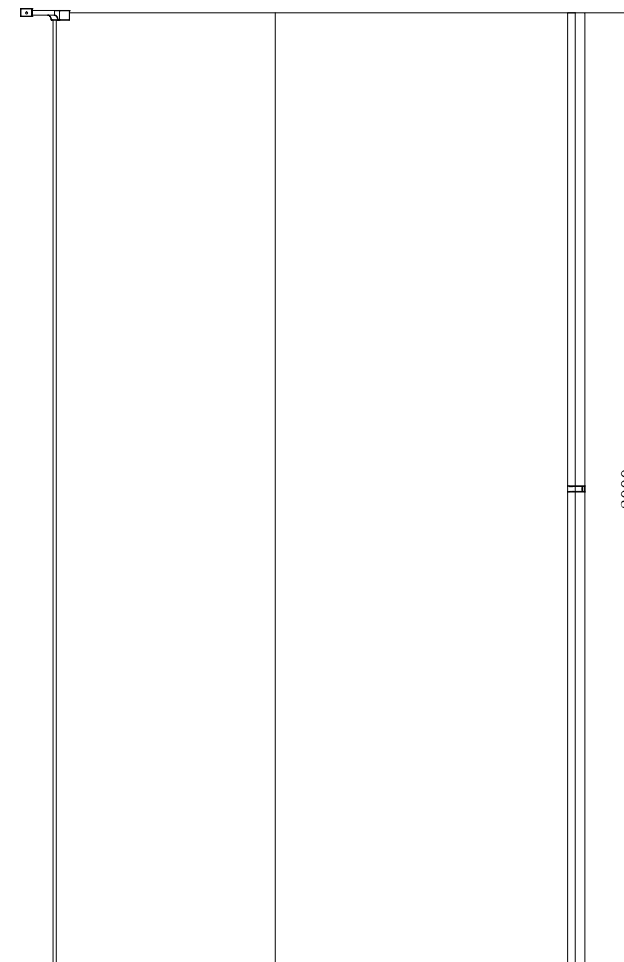

Emmi 8mm Curved Wetroom Panel Glass Only

| | |
|------------------------|---|
| PRODUCT CODES | EMCWG |
| SIZE | H 2000 x W 1200 x D 900mm (Bracing Bar can be cut down to suit size) |
| ADDITIONAL INFO | <ul style="list-style-type: none"> • 8mm Toughened Safety Glass to EN14428 and CE & UKCA Approved • MyShield Easy Clean Glass • 1200 x 900 Width Access 600mm • 1200 x 800 Width Access 500mm • 1170 - 1190mm Adjustment |