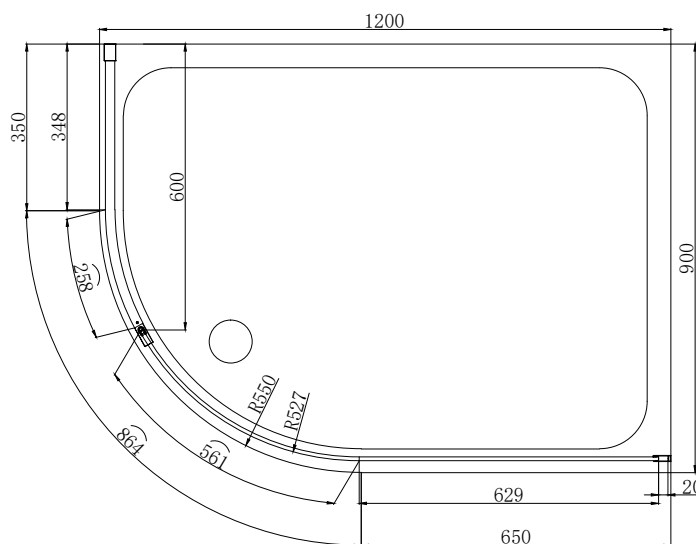

Emmi 8mm Curved Wetroom Panel Glass Only

| | |
|------------------------|---|
| PRODUCT CODES | EMCWG |
| SIZE | H 2000 x W 1200 x D 900mm (Bracing Bar can be cut down to suit size) |
| ADDITIONAL INFO | <ul style="list-style-type: none"> • 8mm Toughened Safety Glass to EN14428 and CE & UKCA Approved • MyShield Easy Clean Glass • 1200 x 900 Width Access 600mm • 1200 x 800 Width Access 500mm • 1170 - 1190mm Adjustment |

The information contained on this page was correct at date of issue. Fitting dimensions are provided as a guide only. Some variation may occur due to manufacturing tolerances. We pursue a policy of continuing improvement in design and performance of our products and so reserve the right to change specifications without prior notice.