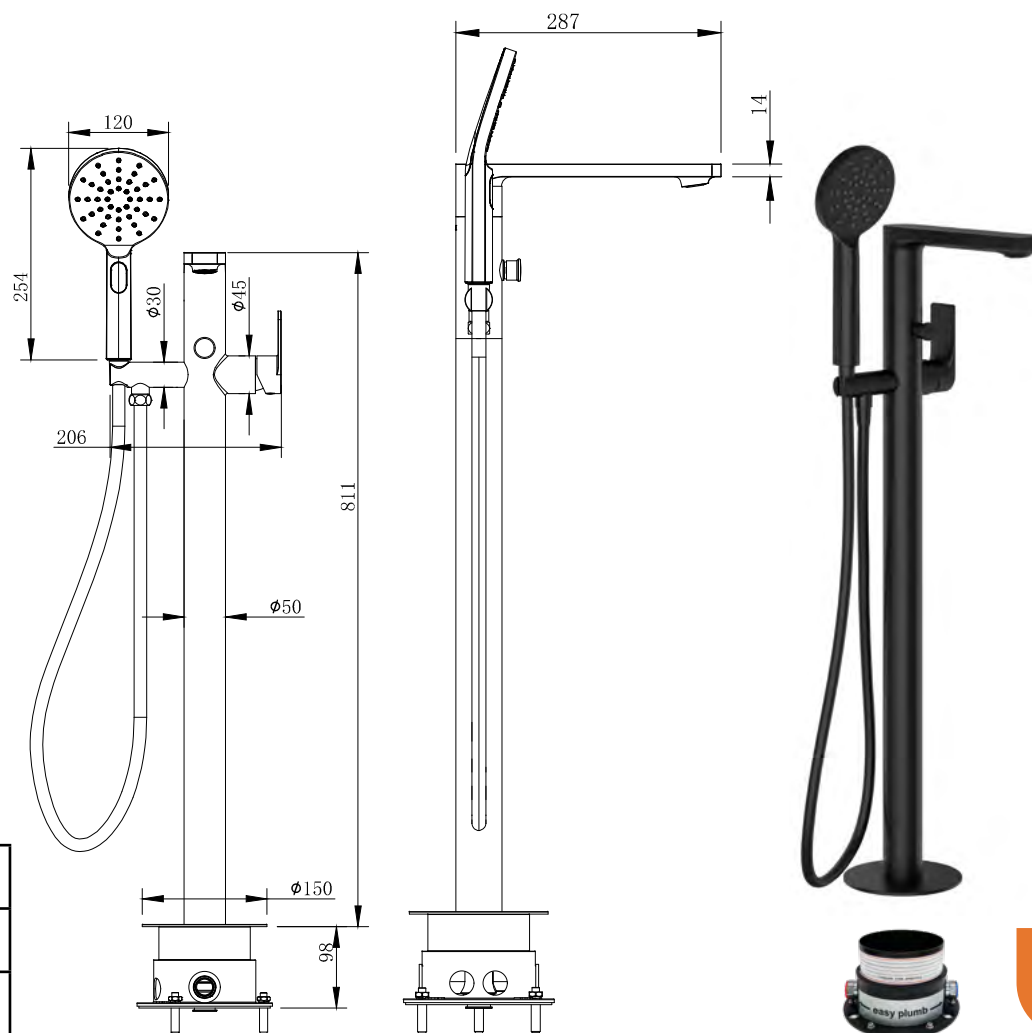

# Kallan Black EasyPlumb Floorstanding Bath Shower Mixer - MLTAKA6BL

<b>CONSTRUCTION</b>	Brass Body (CuZn40Pb2), EN CW617N (equivalent to BS CZ122)
<b>FINISHES</b>	Matt Black Electro Plated
<b>PRODUCT TYPE</b>	Contemporary
<b>WATER PRESSURE</b>	Min. 1.0bar, Max. 6.0bar
<b>PLUMBING SYSTEMS</b>	Suitable for all plumbing systems, max. supply pressure differential requirement no greater than 5.1
<b>CARTRIDGE</b>	35mm Ceramic Disc
<b>AERATOR</b>	Neoperl Spout
<b>FITTING</b>	Easy-Plumb Box with Tucai Flexi Tails
<b>CERTIFICATION</b>	Manufactured to comply with WRAS
<b>STANDARDS</b>	Complies with BS5412, BS EN200
<b>ADDITIONAL INFORMATION</b>	Triple Function Push Button Handset 1.5m PVC Antibacterial Hose

## Flow Rates (Litres per minute)

SYSTEM PRESSURE	0.1 Bar	0.2 Bar	0.3 Bar	0.5 Bar	1.0 Bar	1.5 Bar	2.0 Bar	3.0 Bar	4.0 Bar	5.0 Bar
Spout	-	-	-	9.4	12.9	-	17.8	21.7	24.8	27.7
Handset	-	-	-	4.3	5.8	-	7.9	9.6	11.0	12.2