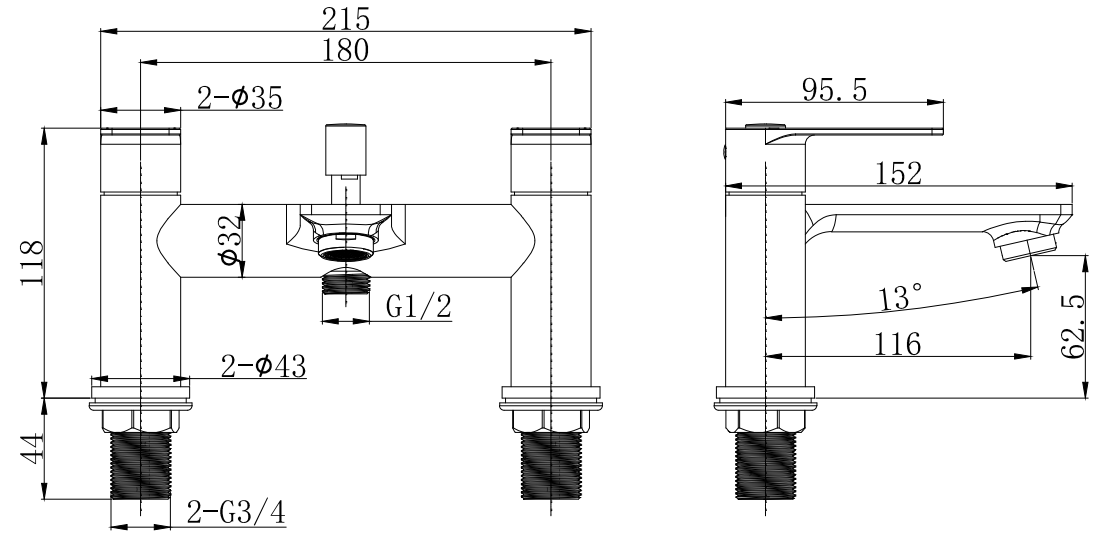

Kallan Gun Metal Bath Shower Mixer & Kit - MLTAKA5GM

CONSTRUCTION	Brass Body, Zine-Alloy Handle
FINISHES	Gun Metal PVD Finish
PRODUCT TYPE	Contemporary
WATER PRESSURE	Min. 0.5bar, Max. 5.0bar
PLUMBING SYSTEMS	Suitable for all plumbing systems, max. supply pressure differential requirement no greater than 5.1
CARTRIDGE	1/4 Turn Brass
AERATOR	Neoperl
FITTING	G3/4" BSP Tails
CERTIFICATION	Complies with BS5412, BS EN200
ADDITIONAL INFORMATION	Triple Function Push Button Handset 1.5m PVC Antibacterial Hose

Flow Rates (Litres per minute)

SYSTEM PRESSURE	0.1 Bar	0.2 Bar	0.3 Bar	0.5 Bar	1.0 Bar	1.5 Bar	2.0 Bar	3.0 Bar	4.0 Bar	5.0 Bar
Spout	10.5	-	15.7	19.7	27.1	-	38.0	46.2	49.4	51.9
Handset	13.2	-	20.0	25.0	34.5	-	47.6	57.1	64.5	71.6