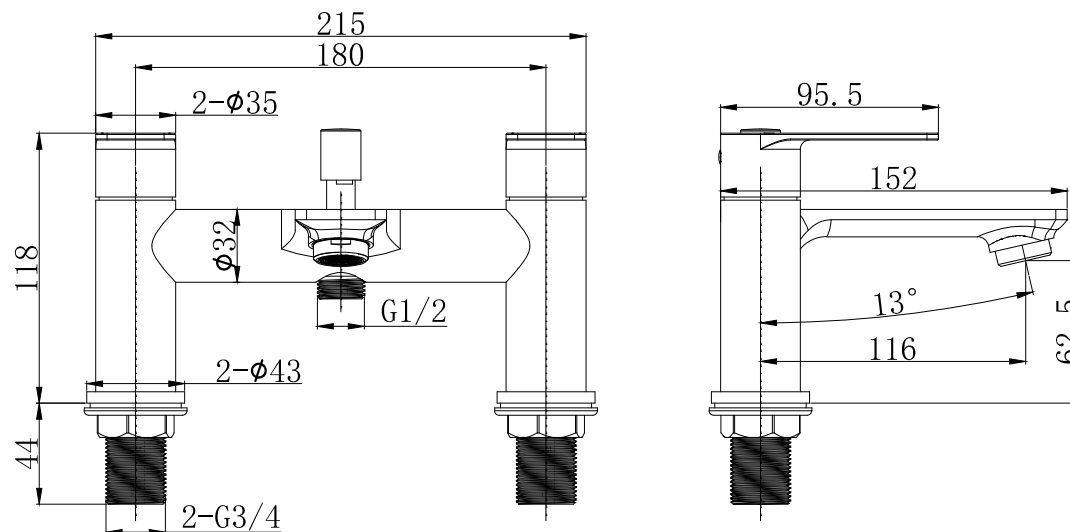

# Kallan Chrome Bath Shower Mixer & Kit - MLTAKA5CP

<b>CONSTRUCTION</b>	Brass Body, Zine-Alloy Handle
<b>FINISHES</b>	Chrome
<b>PRODUCT TYPE</b>	Contemporary
<b>WATER PRESSURE</b>	Min. 0.5bar, Max. 5.0bar
<b>PLUMBING SYSTEMS</b>	Suitable for all plumbing systems, max. supply pressure differential requirement no greater than 5.1
<b>CARTRIDGE</b>	1/4 Turn Brass
<b>AERATOR</b>	Neoperl
<b>FITTING</b>	G3/4" BSP Tails
<b>CERTIFICATION</b>	Complies with BS5412, BS EN200
<b>ADDITIONAL INFORMATION</b>	Triple Function Push Button Handset 1.5m PVC Antibacterial Hose

## Flow Rates (Litres per minute)

SYSTEM PRESSURE	0.1 Bar	0.2 Bar	0.3 Bar	0.5 Bar	1.0 Bar	1.5 Bar	2.0 Bar	3.0 Bar	4.0 Bar	5.0 Bar
Spout	10.5	-	15.7	19.7	27.1	-	38.0	46.2	49.4	51.9
Handset	13.2	-	20.0	25.0	34.5	-	47.6	57.1	64.5	71.6