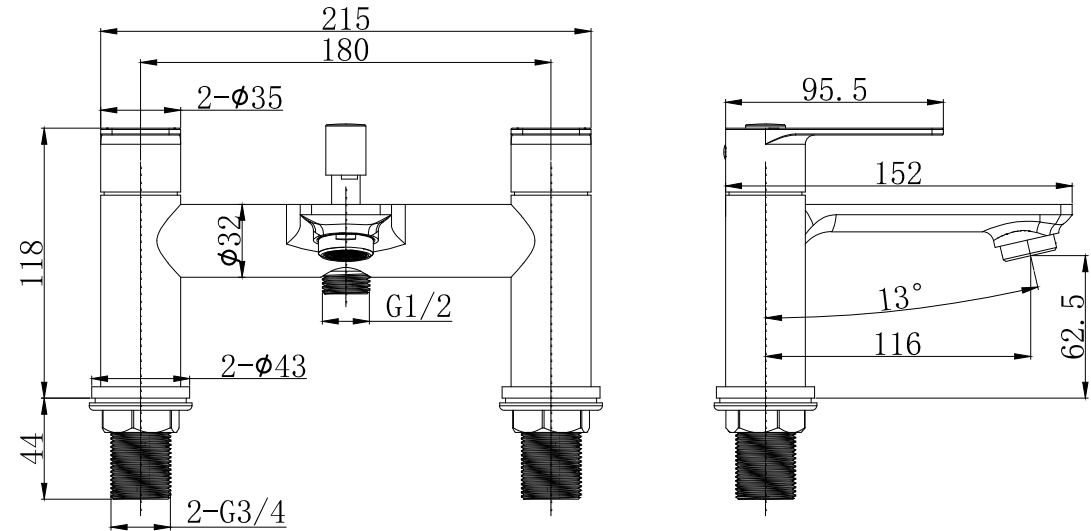

Kallan Black Bath Shower Mixer & Kit - MLTAKA5BL

CONSTRUCTION	Brass Body, Zine-Alloy Handle
FINISHES	Matt Black Electro Plated
PRODUCT TYPE	Contemporary
WATER PRESSURE	Min. 0.5bar, Max. 5.0bar
PLUMBING SYSTEMS	Suitable for all plumbing systems, max. supply pressure differential requirement no greater than 5.1
CARTRIDGE	1/4 Turn Brass
AERATOR	Neoperl
FITTING	G3/4" BSP Tails
CERTIFICATION	Complies with BS5412, BS EN200
ADDITIONAL INFORMATION	Triple Function Push Button Handset 1.5m PVC Antibacterial Hose

Flow Rates (Litres per minute)

SYSTEM PRESSURE	0.1 Bar	0.2 Bar	0.3 Bar	0.5 Bar	1.0 Bar	1.5 Bar	2.0 Bar	3.0 Bar	4.0 Bar	5.0 Bar
Spout	10.5	-	15.7	19.7	27.1	-	38.0	46.2	49.4	51.9
Handset	13.2	-	20.0	25.0	34.5	-	47.6	57.1	64.5	71.6