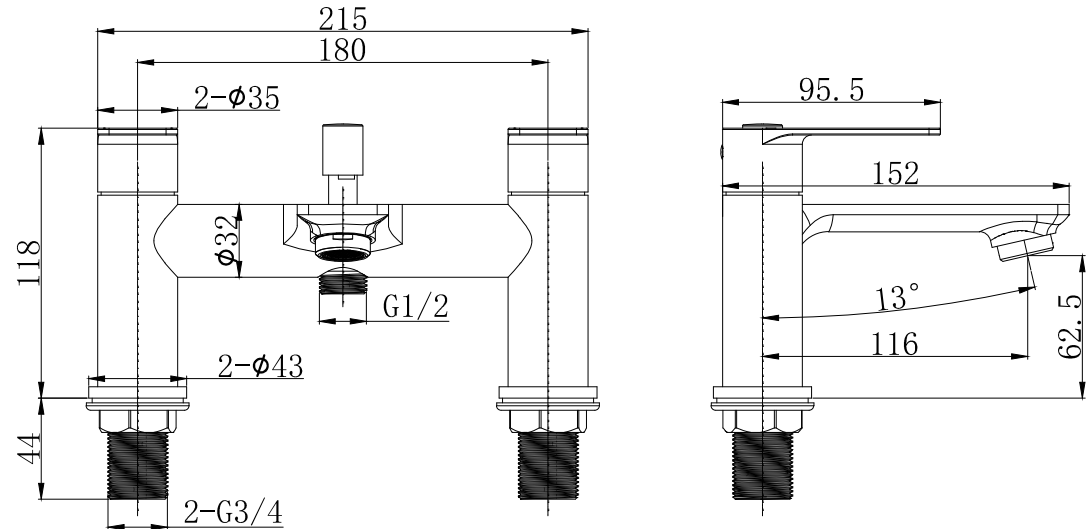

Kallan Brushed Brass Bath Shower Mixer & Kit - MLTAKA5BB

CONSTRUCTION	Brass Body, Zine-Alloy Handle
FINISHES	Brushed Brass PVD Finish
PRODUCT TYPE	Contemporary
WATER PRESSURE	Min. 5.0bar, Max. 5.0bar
PLUMBING SYSTEMS	Suitable for all plumbing systems, max. supply pressure differential requirement no greater than 5.1
CARTRIDGE	1/4 Turn Brass
AERATOR	Neoperl
FITTING	G3/4" BSP Tails
CERTIFICATION	Complies with BS5412, BS EN200
ADDITIONAL INFORMATION	Triple Function Push Button Handset 1.5m PVC Antibacterial Hose

Flow Rates (Litres per minute)

SYSTEM PRESSURE	0.1 Bar	0.2 Bar	0.3 Bar	0.5 Bar	1.0 Bar	1.5 Bar	2.0 Bar	3.0 Bar	4.0 Bar	5.0 Bar
Spout	10.5	-	15.7	19.7	27.1	-	38.0	46.2	49.4	51.9
Handset	13.2	-	20.0	25.0	34.5	-	47.6	57.1	64.5	71.6