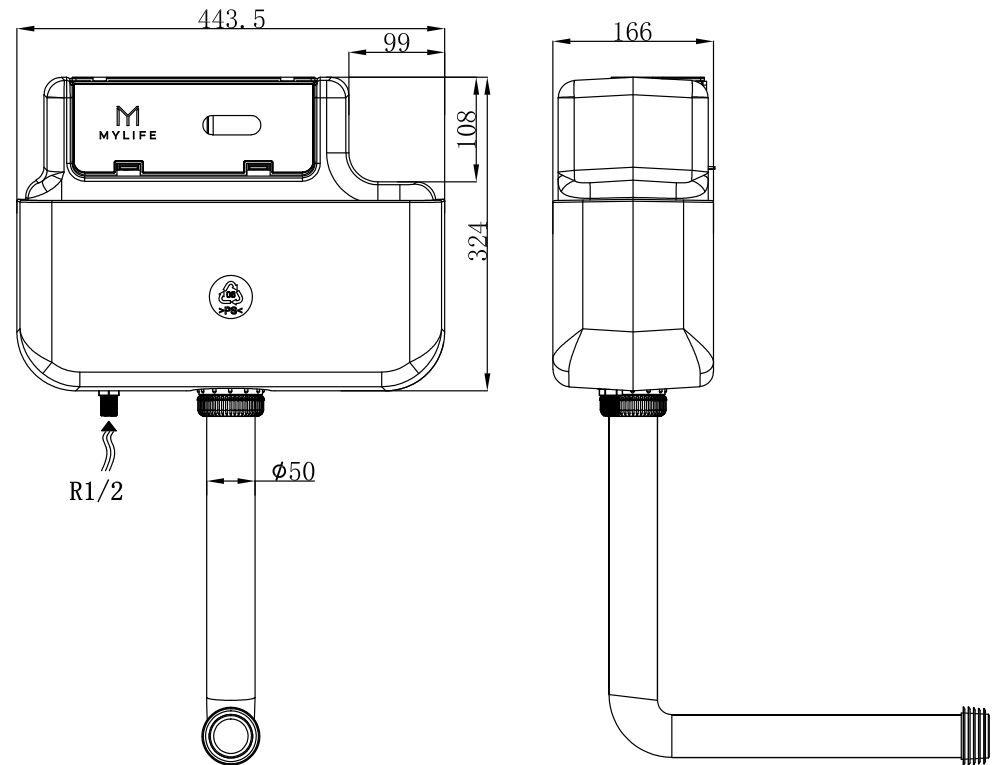

# Solution Concealed Cistern

**CODE:** MLSOLCC

**SIZE:** H 324 x W 444 x D 166mm (Size Ex Pipe)

**NOTE:** Bottom Inlet Pneumatic Concealed Cistern  
c/w Round Dual Flush Button

The information contained on this page was correct at date of issue. Fitting dimensions are provided as a guide only. Some variation may occur due to manufacturing tolerances. We pursue a policy of continuing improvement in design and performance of our products and so reserve the right to change specifications without prior notice.