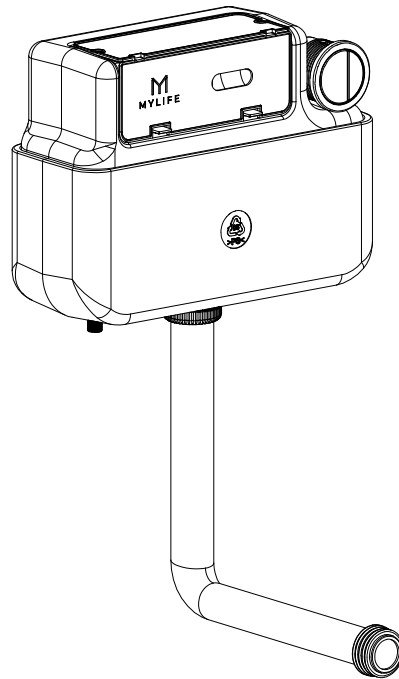

# Solution Concealed Cistern

**CODE:** MLSOLCC

**SIZE:** H 324 x W 444 x D 166mm (Size Ex Pipe)

**NOTE:** Bottom Inlet Pneumatic Concealed Cistern  
c/w Round Dual Flush Button

The information contained on this page was correct at date of issue. Fitting dimensions are provided as a guide only. Some variation may occur due to manufacturing tolerances. We pursue a policy of continuing improvement in design and performance of our products and so reserve the right to change specifications without prior notice.