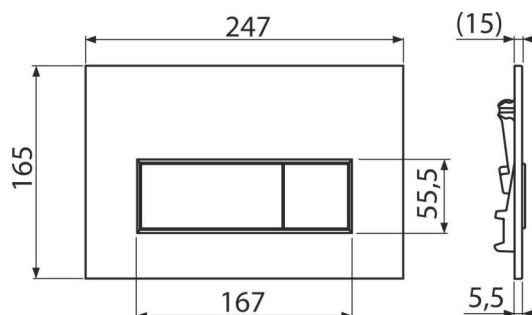

M57-GM-M THIN

Flush plate for pre-wall installation systems, GUN METAL-matt

Application

For pre-wall installation systems and concealed WC cisterns

Features

- Double-acting mechanical flushing
- Compatible for all pre-wall installation systems and cisterns for building into solid walls ALCAPLAST
- Material: plastic
- Surface finish: GUN METAL-matt
- The flush plate thanks to its profile stands out only 5.5 mm above the tiles

Scope of supply

- Template for correct flush plate setup
- Flushing mechanism screws 2 pcs
- Flush plate
- Fixing frame of the flush plate
- Threaded frame clamp 2 pcs

Order number, Logistic information

Code	EAN	Weight (piece | packing | palett)	Dimensions (piece | packing)	Quantity (packing | palett)
M57-GM-M	8595580580971	GUN METAL-matt0,33 | 8,19 | 229,4 kg	250x170x36 | 595x395x245 mm	25 | 700 pcs

Warranty 2/2 years *   Customs code 39269097

Technical specifications

- Operating force < 20 N