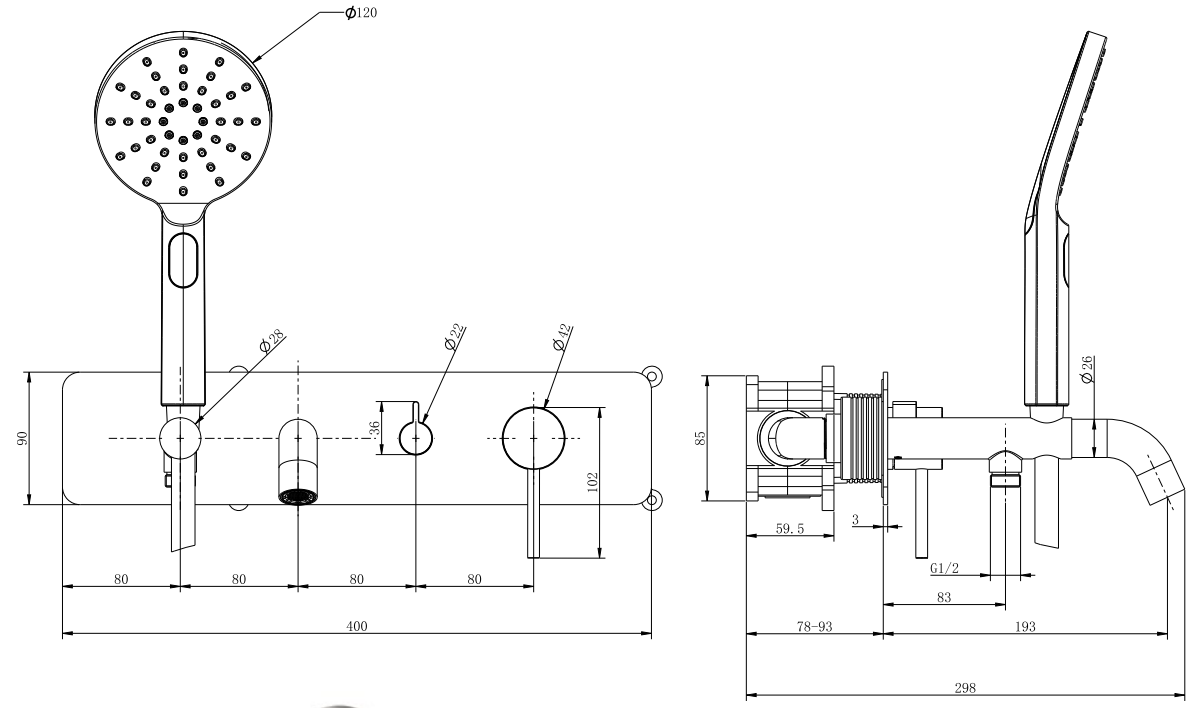

Ryver - Gun Metal Easy-Plumb Wall Mounted Bath Shower Mixer

CONSTRUCTION	Brass Body, Stainless Steel Base Plate
FINISHES	Gun Metal PVD Finish
PRODUCT TYPE	Contemporary
WATER PRESSURE	Min 1.0 bar, Max. 6.0 bar
PLUMBING SYSTEMS	Suitable for all plumbing systems, Hot and Cold water pressure preferably balanced. Max. supply pressure differential requirement no greater than 5:1
STANDARDS	Complies with BS5412, BS EN200
CERTIFICATION	Manufactured to comply with WRAS
CARTRIDGE	Kerox
AERATOR	Neoperl
FITTING	Easy-Plumb Box
DIVERTER	Ceramic disc
ADDITIONAL INFORMATION	Triple Function Push Button Handset PVC Antibacterial Hose Spout length 190mm

Flow Rates (Litres per minute)

SYSTEM PRESSURE	0.1 Bar	0.2 Bar	0.3 Bar	0.5 Bar	1.0 Bar	1.5 Bar	2.0 Bar	3.0 Bar	4.0 Bar	5.0 Bar
Spout	3.5	-	-	7.9	11.4	-	16.7	20.6	23.9	26.8
Handset	3.3	-	-	7.9	11.7	-	17.1	21.1	24.6	27.4