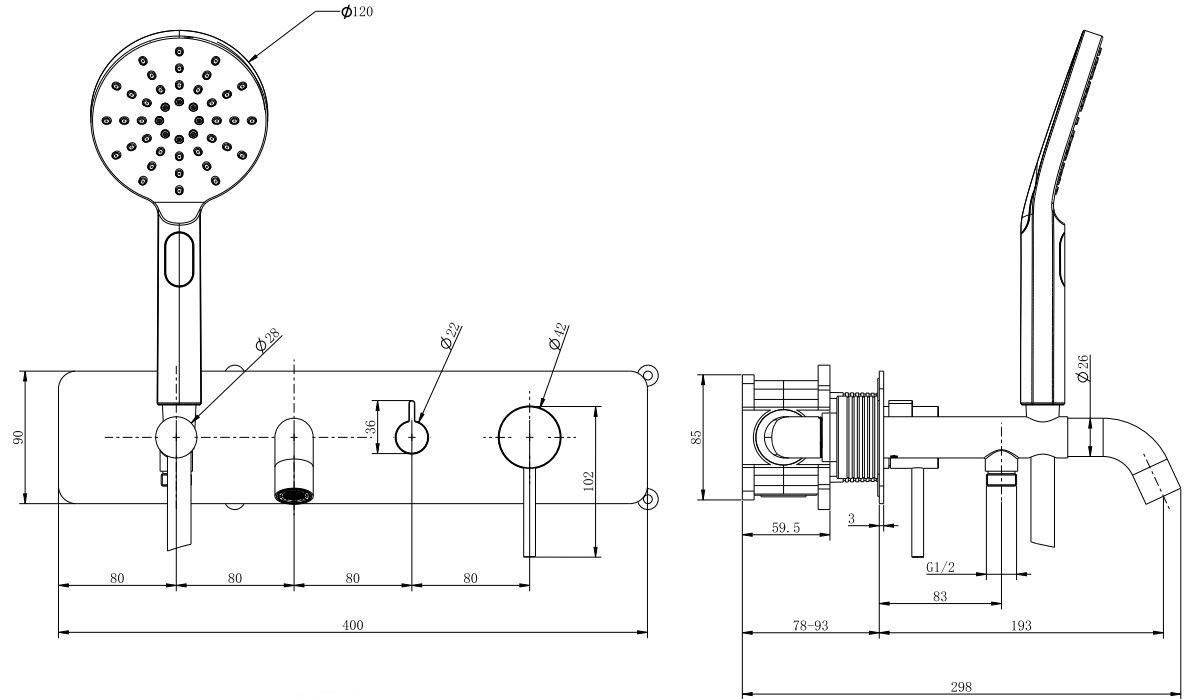

Ryver - Brushed Brass Easy-Plumb Wall Mounted Bath Shower Mixer

CONSTRUCTION	Brass Body, Stainless Steel Base Plate
FINISHES	Brushed Brass PVD
PRODUCT TYPE	Contemporary
WATER PRESSURE	Min 1.0 bar, Max. 6.0 bar
PLUMBING SYSTEMS	Suitable for all plumbing systems, Hot and Cold water pressure preferably balanced. Max. supply pressure differential requirement no greater than 5:1
STANDARDS	Complies with BS5412, BS EN200
CERTIFICATION	Manufactured to comply with WRAS
CARTRIDGE	Kerox
AERATOR	Neoperl
FITTING	Easy-Plumb Box
DIVERTER	Ceramic disc
ADDITIONAL INFORMATION	Triple Function Push Button Handset PVC Antibacterial Hose Spout length 190mm

Flow Rates (Litres per minute)

SYSTEM PRESSURE	0.1 Bar	0.2 Bar	0.3 Bar	0.5 Bar	1.0 Bar	1.5 Bar	2.0 Bar	3.0 Bar	4.0 Bar	5.0 Bar
Spout	3.5	-	-	7.9	11.4	-	16.7	20.6	23.9	26.8
Handset	3.3	-	-	7.9	11.7	-	17.1	21.1	24.6	27.4