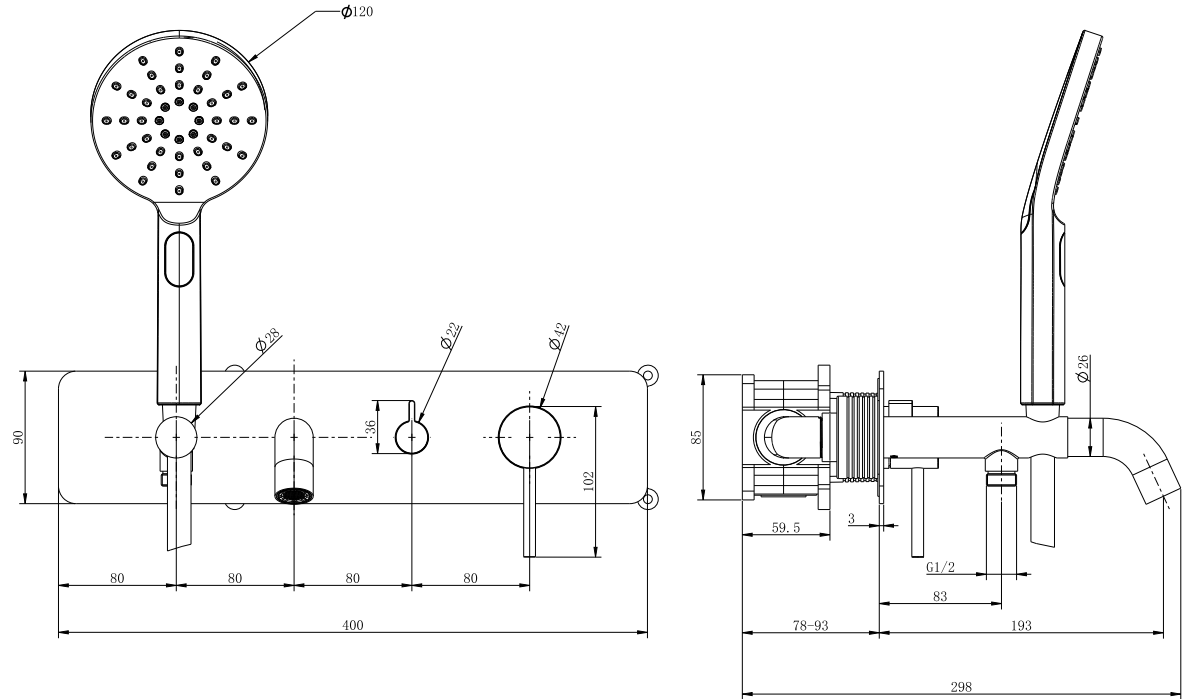

Ryver - Black Easy-Plumb Wall Mounted Bath Shower Mixer

CONSTRUCTION	Brass Body, Stainless Steel Base Plate
FINISHES	Matt Black Electro Plated
PRODUCT TYPE	Contemporary
WATER PRESSURE	Min 1.0 bar, Max. 6.0 bar
PLUMBING SYSTEMS	Suitable for all plumbing systems, Hot and Cold water pressure preferably balanced. Max. supply pressure differential requirement no greater than 5:1
STANDARDS	Complies with BS5412, BS EN200
CERTIFICATION	Manufactured to comply with WRAS
CARTRIDGE	Kerox
AERATOR	Neoperl
FITTING	Easy-Plumb Box
DIVERTER	Ceramic disc
ADDITIONAL INFORMATION	Triple Function Push Button Handset PVC Antibacterial Hose Spout length 190mm

Flow Rates (Litres per minute)

SYSTEM PRESSURE	0.1 Bar	0.2 Bar	0.3 Bar	0.5 Bar	1.0 Bar	1.5 Bar	2.0 Bar	3.0 Bar	4.0 Bar	5.0 Bar
Spout	3.5	-	-	7.9	11.4	-	16.7	20.6	23.9	26.8
Handset	3.3	-	-	7.9	11.7	-	17.1	21.1	24.6	27.4