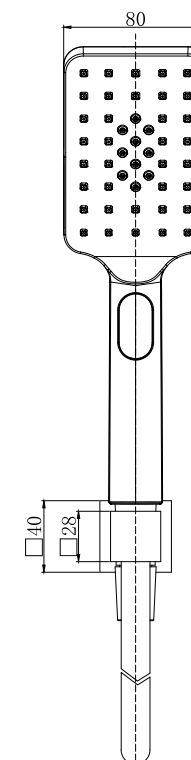

Dayla Wall Outlet & Handset Holder - Matt Black

PRODUCT CODE	MLSHDAWHKBL
CONSTRUCTION	Brass Body (CuZn38Pb18)
FINISHES	Matt Black Electro Plated
PRODUCT TYPE	Contemporary
WATER PRESSURE	Min 0.2bar and Max 6.0bar
PLUMBING SYSTEMS	Suitable for all plumbing systems, preferably balanced. Min. supply pressure differential requirement is 5:1
FITTING	G1/2"
ADDITIONAL INFORMATION	Premium Antibacterial 1.5m Hose Triple Function Handset

The information contained on this page was correct at date of issue. Fitting dimensions are provided as a guide only. Some variation may occur due to manufacturing tolerances. We pursue a policy of continuing improvement in design and performance of our products and so reserve the right to change specifications without prior notice.