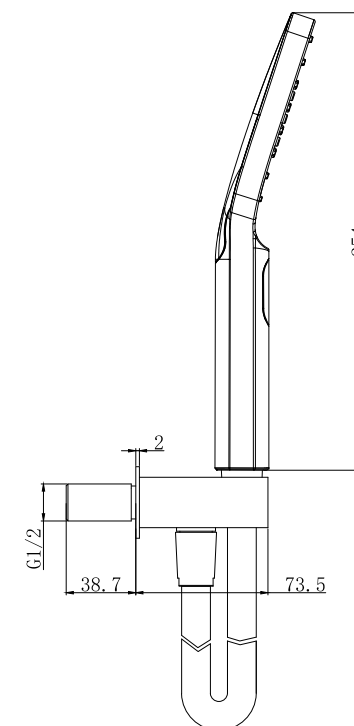

Dayla Wall Outlet & Handset Holder - Matt Black

PRODUCT CODE	MLSHDAWHKBL
CONSTRUCTION	Brass Body (CuZn38Pb18)
FINISHES	Matt Black Electro Plated
PRODUCT TYPE	Contemporary
WATER PRESSURE	Min 0.2bar and Max 6.0bar
PLUMBING SYSTEMS	Suitable for all plumbing systems, preferably balanced. Min. supply pressure differential requirement is 5:1
FITTING	G1/2"
ADDITIONAL INFORMATION	Premium Antibacterial 1.5m Hose Triple Function Handset

The information contained on this page was correct at date of issue. Fitting dimensions are provided as a guide only. Some variation may occur due to manufacturing tolerances. We pursue a policy of continuing improvement in design and performance of our products and so reserve the right to change specifications without prior notice.