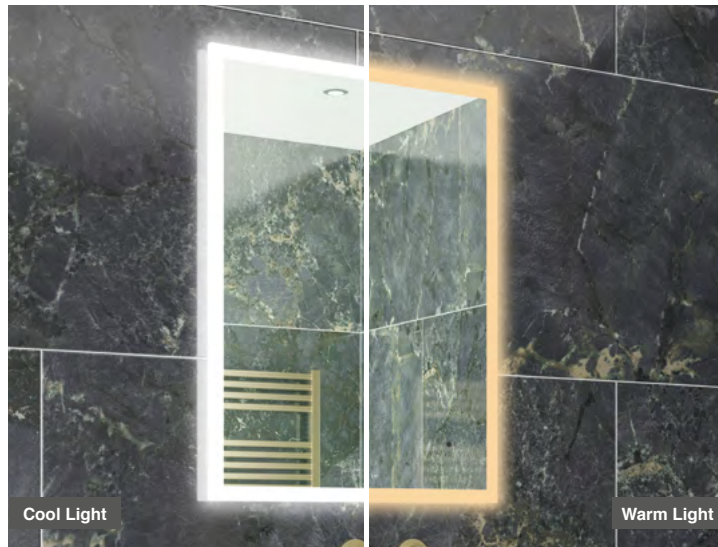

DARCY 60 LED Mirror

CODE: MLMIDAR60

SIZE: H 800 x W 600 x D 30mm

FEATURES:

- LED Slimline Mirror
- Multi Functional Contactless Sensor Controls
Light from Cool - Warm & Brightness with
Memory Function
- Ambient Lighting
- Landscape or Portrait
- Heated Demister Pad
- IP44