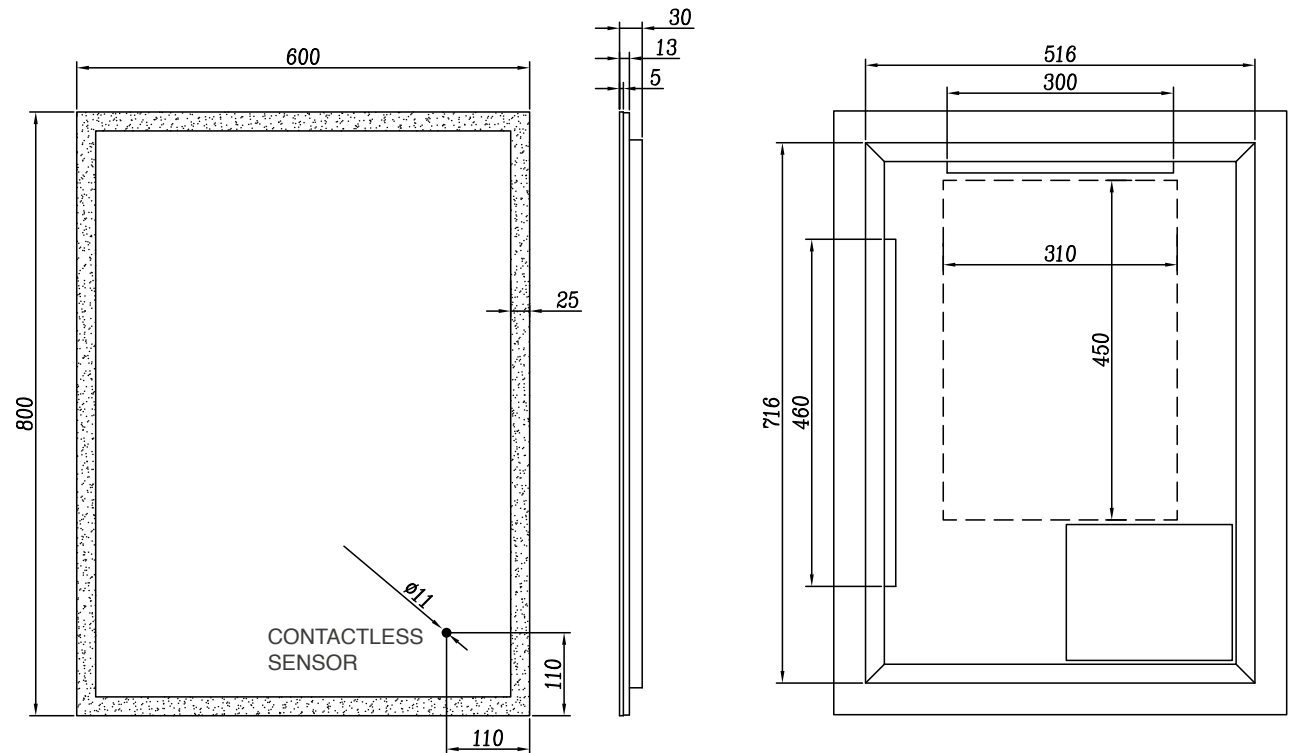

DARCY 60 LED Mirror

CODE: MLMIDAR60

SIZE: H 800 x W 600 x D 30mm

FEATURES:

- LED Slimline Mirror
- Multi Functional Contactless Sensor Controls
Light from Cool - Warm & Brightness with
Memory Function
- Ambient Lighting
- Landscape or Portrait
- Heated Demister Pad
- IP44

The information contained on this page was correct at date of issue. Fitting dimensions are provided as a guide only. Some variation may occur due to manufacturing tolerances. We pursue a policy of continuing improvement in design and performance of our products and so reserve the right to change specifications without prior notice.