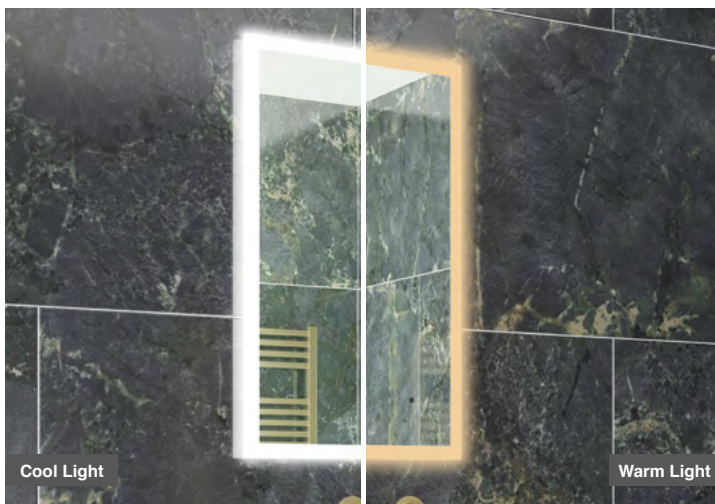

# DARCY 45 LED Mirror

**CODE:** MLMIDAR45

**SIZE:** H 750 x W 450 x D 30mm

**FEATURES:**

- LED Slimline Mirror
- Multi Functional Contactless Sensor Controls  
Light from Cool - Warm & Brightness with  
Memory Function
- Ambient Lighting
- Landscape or Portrait
- Heated Demister Pad
- IP44