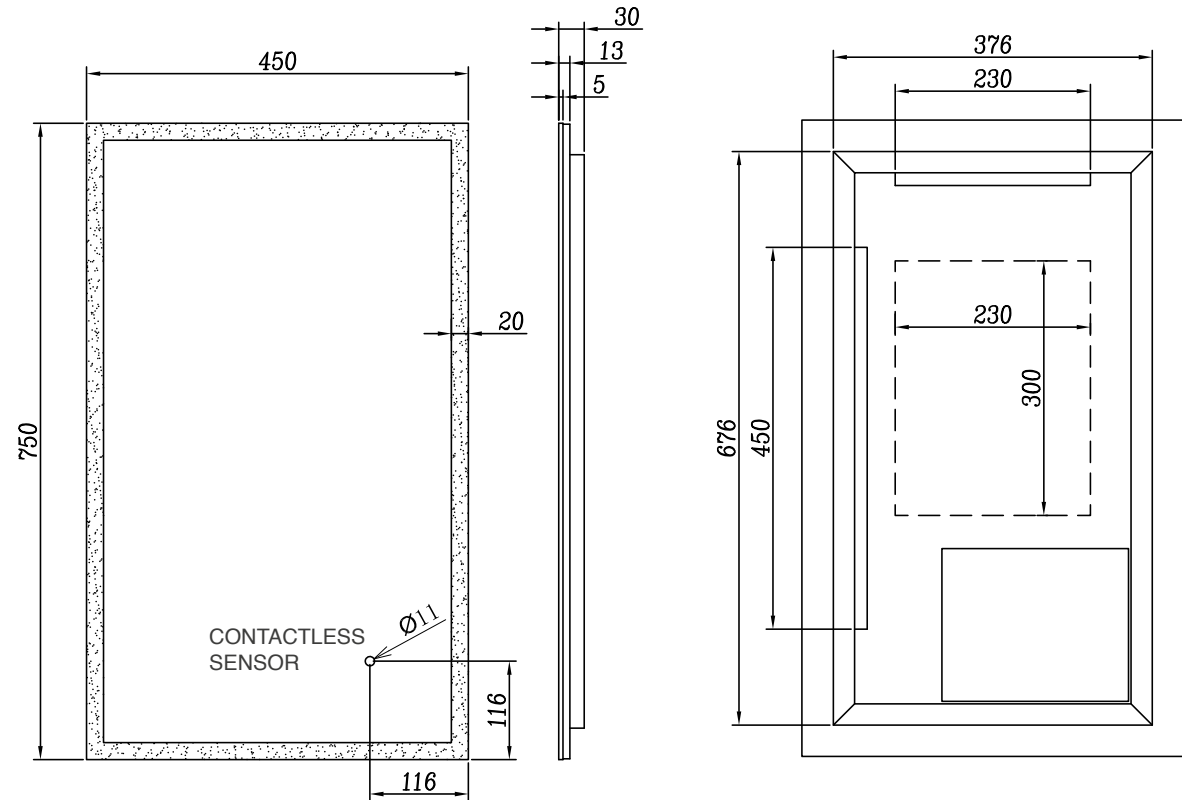

# DARCY 45 LED Mirror

**CODE:** MLMIDAR45

**SIZE:** H 750 x W 450 x D 30mm

**FEATURES:**

- LED Slimline Mirror
- Multi Functional Contactless Sensor Controls  
Light from Cool - Warm & Brightness with  
Memory Function
- Ambient Lighting
- Landscape or Portrait
- Heated Demister Pad
- IP44

The information contained on this page was correct at date of issue. Fitting dimensions are provided as a guide only. Some variation may occur due to manufacturing tolerances. We pursue a policy of continuing improvement in design and performance of our products and so reserve the right to change specifications without prior notice.