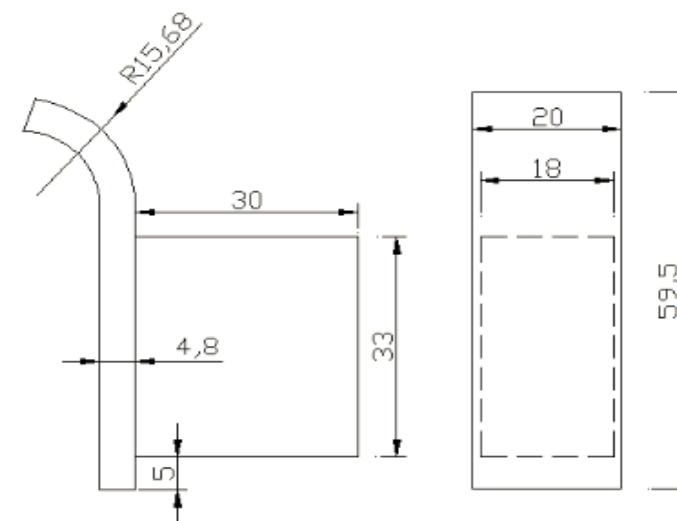

Pure Gun Metal Robe Hook

CODE: MLACPU8GM

RANGE: PURE

CONSTRUCTION: BRASS

FINISH: GUN METAL PVD

ALSO AVAILABLE IN THE RANGE:

TOWEL
BAR

TUMBLER
CUP HOLDER

DOUBLE TOWEL
RAIL

TOILET ROLL
HOLDER

The information contained on this page was correct at date of issue. Fitting dimensions are provided as a guide only. Some variation may occur due to manufacturing tolerances. We pursue a policy of continuing improvement in design and performance of our products and so reserve the right to change specifications without prior notice.