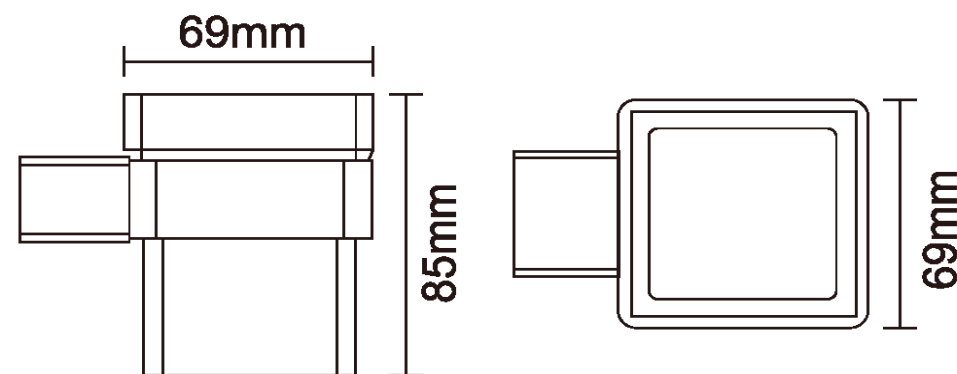

Pure Gun Metal Single Tumbler Holder & Cup

CODE: MLACPU4GM

RANGE: PURE

CONSTRUCTION: BRASS

FINISH: GUN METAL PVD

ALSO AVAILABLE IN THE RANGE:

TOWEL
BAR

TOILET ROLL
HOLDER

DOUBLE TOWEL
RAIL

ROBE
HOOK

The information contained on this page was correct at date of issue. Fitting dimensions are provided as a guide only. Some variation may occur due to manufacturing tolerances. We pursue a policy of continuing improvement in design and performance of our products and so reserve the right to change specifications without prior notice.