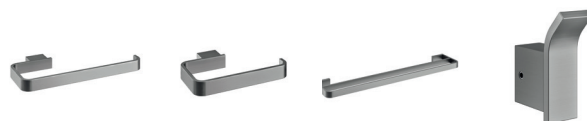

Pure Gun Metal Single Tumbler Holder & Cup

CODE: MLACPU4GM

RANGE: PURE

CONSTRUCTION: BRASS

FINISH: GUN METAL PVD

ALSO AVAILABLE IN THE RANGE:

TOWEL
BAR

TOILET ROLL
HOLDER

DOUBLE TOWEL
RAIL

ROBE
HOOK

The information contained on this page was correct at date of issue. Fitting dimensions are provided as a guide only. Some variation may occur due to manufacturing tolerances. We pursue a policy of continuing improvement in design and performance of our products and so reserve the right to change specifications without prior notice.