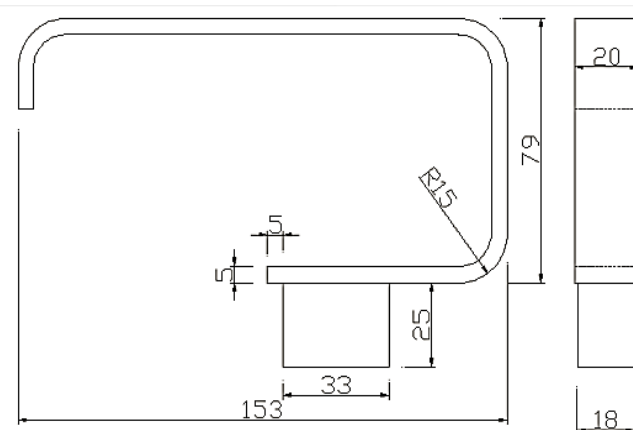

Pure Gun Metal Toilet Roll Holder

CODE: MLACPU1GM

RANGE: PURE

CONSTRUCTION: BRASS

FINISH: GUN METAL PVD

ALSO AVAILABLE IN THE RANGE:

The information contained on this page was correct at date of issue. Fitting dimensions are provided as a guide only. Some variation may occur due to manufacturing tolerances. We pursue a policy of continuing improvement in design and performance of our products and so reserve the right to change specifications without prior notice.