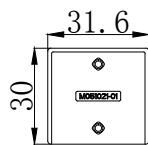

BRUSHED BRASS

GUN METAL

Wall Bracket

Glass Clip

T-Piece

Screw Cover For Glass Clip

Screw Cover For Wall Bracket

The information contained on this page was correct at date of issue. Fitting dimensions are provided as a guide only. Some variation may occur due to manufacturing tolerances. We pursue a policy of continuing improvement in design and performance of our products and so reserve the right to change specifications without prior notice.