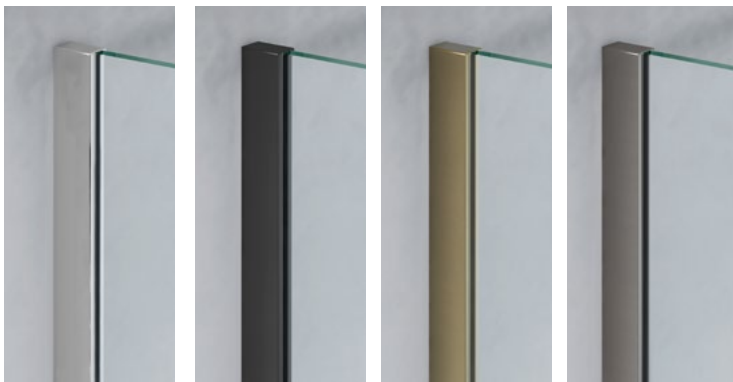

Emmi Wetroom Panel Wall Profile & Bracing Bar Kit

PRODUCT CODES	EMWKITCP - Chrome EMWKITBL - Matt Black EMWKITBB - Brushed Brass EMWKITGM - Gun Metal
COLOURS	Chrome Matt Black Brushed Brass Gun Metal
SIZE	Wall Profile: H 2000mm
FITTING	Kit includes Wall Profile, Cover Cap, Glass Clamp, 1200mm Bracing Bar, Wall Bracket, T-Piece, Wedge Gasket Seal and Gasket Fitting Tool

Wall Profile

Wall Profile (SS)

Wall Profile Cover Cap

Wall Profile Cover Cap (SS)

Top Bar

COLOUR OPTIONS:

CHROME

MATT BLACK