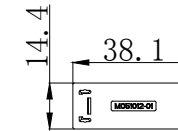

Emmi Wetroom Panel Wall Profile & Bracing Bar Kit

PRODUCT CODES	EMWKITCP - Chrome EMWKITBL - Matt Black EMWKITBB - Brushed Brass EMWKITGM - Gun Metal
COLOURS	Chrome Matt Black Brushed Brass Gun Metal
SIZE	Wall Profile: H 2000mm
FITTING	Kit includes Wall Profile, Cover Cap, Glass Clamp, 1200mm Bracing Bar, Wall Bracket, T-Piece, Wedge Gasket Seal and Gasket Fitting Tool

Wall Profile

Wall Profile (SS)

Wall Profile Cover Cap

Wall Profile Cover Cap (SS)

Top Bar

COLOUR OPTIONS:

CHROME

MATT BLACK