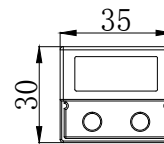

Emmi Wetroom Panel Wall Profile & Bracing Bar Kit

PRODUCT CODES	EMWKITCP - Chrome EMWKITBL - Matt Black EMWKITBB - Brushed Brass EMWKITGM - Gun Metal
COLOURS	Chrome Matt Black Brushed Brass Gun Metal
SIZE	Wall Profile: H 2000mm
FITTING	Kit includes Wall Profile, Cover Cap, Glass Clamp, 1200mm Bracing Bar, Wall Bracket, T-Piece, Wedge Gasket Seal and Gasket Fitting Tool

Wall Profile

Wall Profile (SS)

COLOUR OPTIONS:

Glass Clip

Screw Cover For Glass Clip

Screw Cover For Wall Bracket

The information contained on this page was correct at date of issue. Fitting dimensions are provided as a guide only. Some variation may occur due to manufacturing tolerances. We pursue a policy of continuing improvement in design and performance of our products and so reserve the right to change specifications without prior notice.