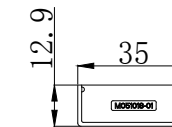

BRUSHED BRASS

GUN METAL

Wall Bracket

Glass Clip

T-Piece

Screw Cover For Glass Clip

Screw Cover For Wall Bracket

The information contained on this page was correct at date of issue. Fitting dimensions are provided as a guide only. Some variation may occur due to manufacturing tolerances. We pursue a policy of continuing improvement in design and performance of our products and so reserve the right to change specifications without prior notice.