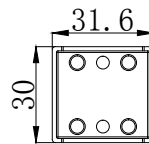

Emmi Wetroom Panel Wall Profile & Bracing Bar Kit

PRODUCT CODES	EMWKITCP - Chrome EMWKITBL - Matt Black EMWKITBB - Brushed Brass EMWKITGM - Gun Metal
COLOURS	Chrome Matt Black Brushed Brass Gun Metal
SIZE	Wall Profile: H 2000mm
FITTING	Kit includes Wall Profile, Cover Cap, Glass Clamp, 1200mm Bracing Bar, Wall Bracket, T-Piece, Wedge Gasket Seal and Gasket Fitting Tool

Wall Profile

Wall Profile (SS)

COLOUR OPTIONS:

Glass Clip

Screw Cover For Glass Clip

Screw Cover For Wall Bracket

The information contained on this page was correct at date of issue. Fitting dimensions are provided as a guide only. Some variation may occur due to manufacturing tolerances. We pursue a policy of continuing improvement in design and performance of our products and so reserve the right to change specifications without prior notice.