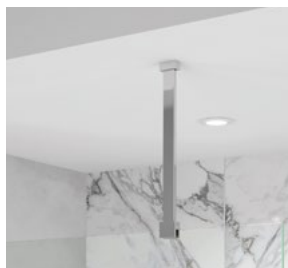

Emmi Wetroom Panel Ceiling Adaption Bracket

| | |
|----------------------|--|
| PRODUCT CODES | EMWCABCP - Chrome EMWCABBL - Matt Black EMWCABBB - Brushed Brass EMWCABGM - Gun Metal |
| COLOURS | Chrome Matt Black Brushed Brass Gun Metal |
| SIZE | W 35mm x H 35mm x D 18.5mm |
| FITTING | For use with Standard Straight Bracing Bar to support glass from ceiling |

COLOUR OPTIONS:

CHROME

MATT BLACK

BRUSHED BRASS

GUN METAL

Image for illustrative purposes only - no bracing bar included - adaption bracket only.

The information contained on this page was correct at date of issue. Fitting dimensions are provided as a guide only. Some variation may occur due to manufacturing tolerances. We pursue a policy of continuing improvement in design and performance of our products and so reserve the right to change specifications without prior notice.