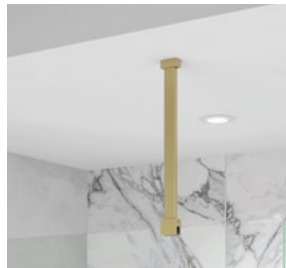

Emmi Wetroom Panel Ceiling Adaption Bracket

| | |
|----------------------|--|
| PRODUCT CODES | EMWCABCP - Chrome EMWCABBL - Matt Black EMWCABBB - Brushed Brass EMWCABGM - Gun Metal |
| COLOURS | Chrome Matt Black Brushed Brass Gun Metal |
| SIZE | W 35mm x H 35mm x D 18.5mm |
| FITTING | For use with Standard Straight Bracing Bar to support glass from ceiling |

COLOUR OPTIONS:

CHROME

MATT BLACK

BRUSHED BRASS

GUN METAL

Image for illustrative purposes only - no bracing bar included - adaption bracket only.

The information contained on this page was correct at date of issue. Fitting dimensions are provided as a guide only. Some variation may occur due to manufacturing tolerances. We pursue a policy of continuing improvement in design and performance of our products and so reserve the right to change specifications without prior notice.