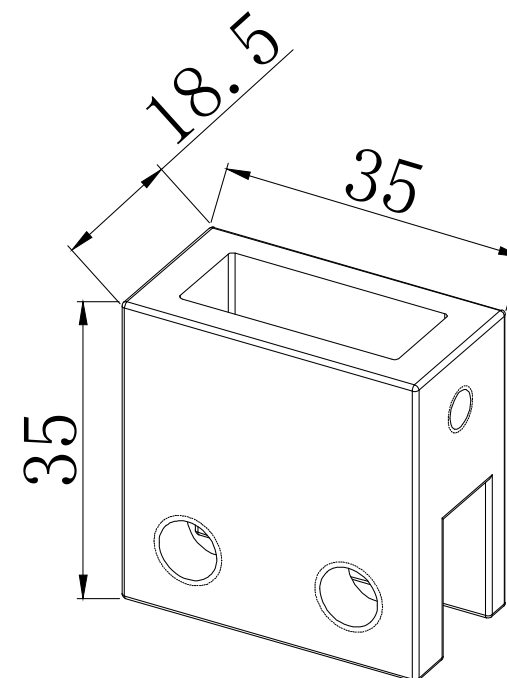

Emmi Wetroom Panel Ceiling Adaption Bracket

| | |
|----------------------|--|
| PRODUCT CODES | EMWCABCP - Chrome EMWCABBL - Matt Black EMWCABBB - Brushed Brass EMWCABGM - Gun Metal |
| COLOURS | Chrome Matt Black Brushed Brass Gun Metal |
| SIZE | W 35mm x H 35mm x D 18.5mm |
| FITTING | For use with Standard Straight Bracing Bar to support glass from ceiling |

COLOUR OPTIONS:

CHROME

MATT BLACK

BRUSHED BRASS

GUN METAL

Image for illustrative purposes only - no bracing bar included - adaption bracket only.

The information contained on this page was correct at date of issue. Fitting dimensions are provided as a guide only. Some variation may occur due to manufacturing tolerances. We pursue a policy of continuing improvement in design and performance of our products and so reserve the right to change specifications without prior notice.