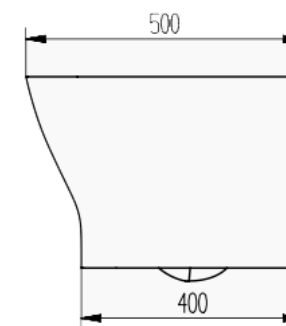

Brant Wall Hung Rimless Toilet Pan

RANGE: BRANT

CODE: BRAWHSQS / BRAWHSQT

SIZE: H 370 x W 340 x D 500mm

MATERIAL: CERAMIC

SEAT: SQUARE SOFT CLOSE STANDARD OR SLIM

The information contained on this page was correct at date of issue. Fitting dimensions are provided as a guide only. Some variation may occur due to manufacturing tolerances. We pursue a policy of continuing improvement in design and performance of our products and so reserve the right to change specifications without prior notice.