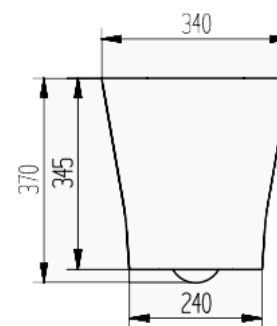

Brant Wall Hung Rimless Toilet Pan

RANGE: BRANT

CODE: BRAWHSQS / BRAWHSQT

SIZE: H 370 x W 340 x D 500mm

MATERIAL: CERAMIC

SEAT: SQUARE SOFT CLOSE STANDARD OR SLIM

The information contained on this page was correct at date of issue. Fitting dimensions are provided as a guide only. Some variation may occur due to manufacturing tolerances. We pursue a policy of continuing improvement in design and performance of our products and so reserve the right to change specifications without prior notice.