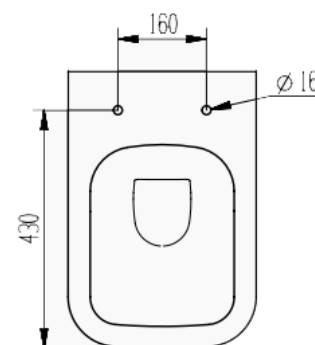

Brant Wall Hung Rimless Toilet Pan

RANGE: BRANT

CODE: BRAWHSQS / BRAWHSQT

SIZE: H 370 x W 340 x D 500mm

MATERIAL: CERAMIC

SEAT: SQUARE SOFT CLOSE STANDARD OR SLIM

The information contained on this page was correct at date of issue. Fitting dimensions are provided as a guide only. Some variation may occur due to manufacturing tolerances. We pursue a policy of continuing improvement in design and performance of our products and so reserve the right to change specifications without prior notice.