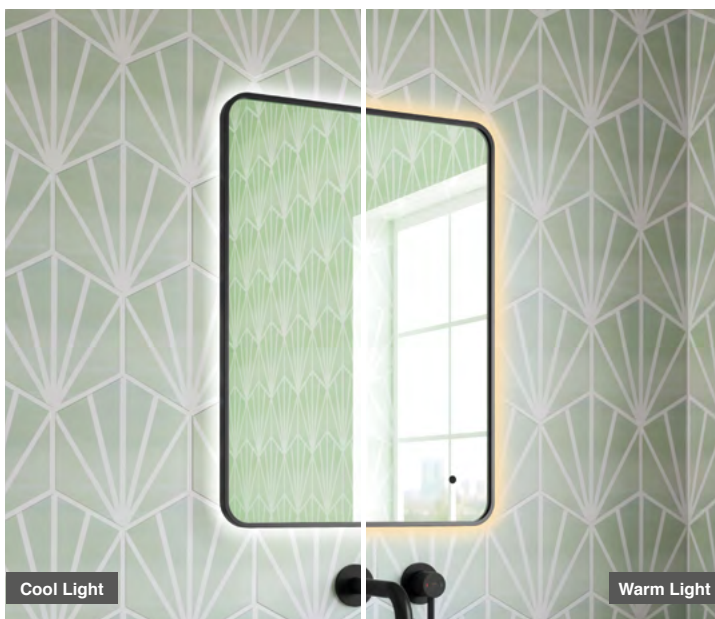

# Quin 50 - Matt Black LED Mirror

**CODE:** MLMIQUI50BL

**SIZE:** H 700 x W 500 x D 38mm

**FEATURES:**

- Matt Black Framed LED Mirror
- Multi Functional Contactless Sensor Controls Light from Cool - Warm Brightness with Memory Function
- Ambient Lighting
- Landscape or Portrait
- Heated Demister Pad
- IP44