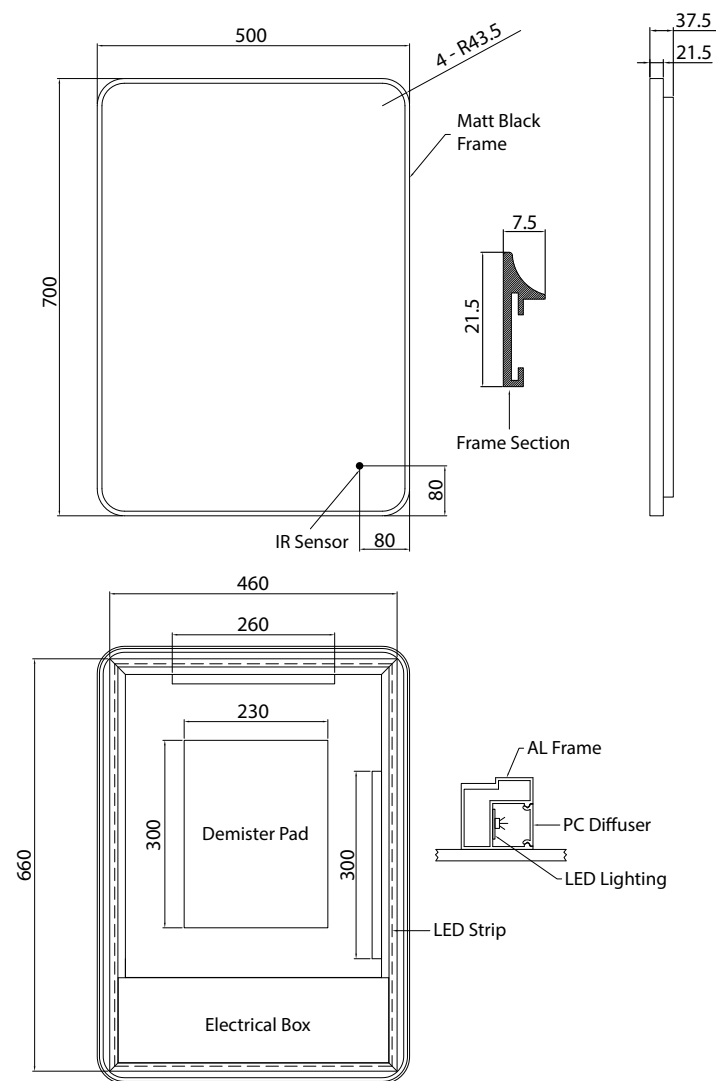

# Quin 50 - Matt Black LED Mirror

**CODE:** MLMIQUI50BL

**SIZE:** H 700 x W 500 x D 38mm

**FEATURES:**

- Matt Black Framed LED Mirror
- Multi Functional Contactless Sensor Controls Light from Cool - Warm Brightness with Memory Function
- Ambient Lighting
- Landscape or Portrait
- Heated Demister Pad
- IP44

The information contained on this page was correct at date of issue. Fitting dimensions are provided as a guide only. Some variation may occur due to manufacturing tolerances. We pursue a policy of continuing improvement in design and performance of our products and so reserve the right to change specifications without prior notice.