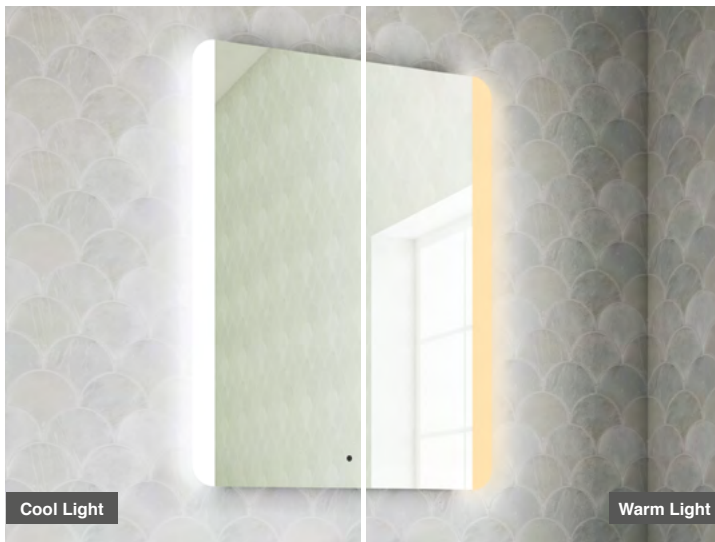

# Jane 60 LED Mirror

**CODE:** MLMIJAN60

**SIZE:** H 800 x W 600 x D 50mm

**FEATURES:**

- LED Mirror
- Multi Functional Contactless Sensor Controls  
Light from Cool - Warm & Brightness with  
Memory Function
- Ambient Lighting
- Landscape or Portrait
- Heated Demister Pad
- Charging Socket
- IP44