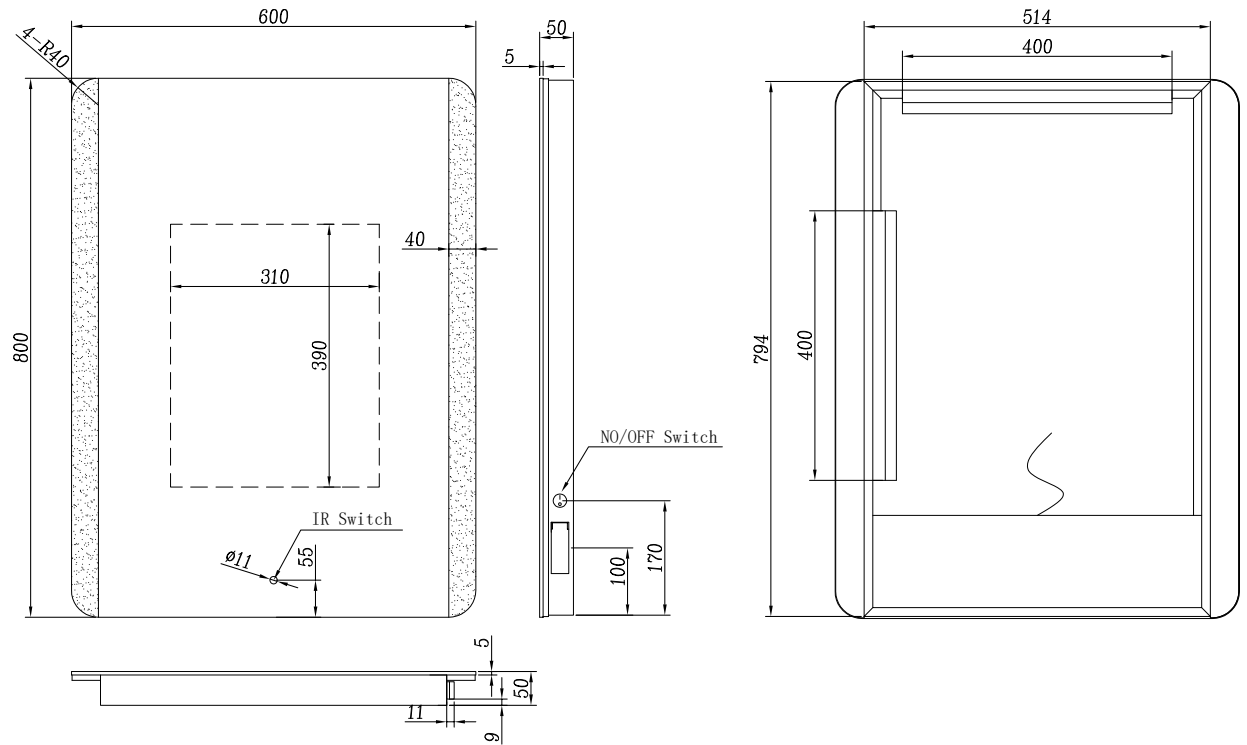

# Jane 60 LED Mirror

**CODE:** MLMIJAN60

**SIZE:** H 800 x W 600 x D 50mm

**FEATURES:**

- LED Mirror
- Multi Functional Contactless Sensor Controls  
Light from Cool - Warm & Brightness with  
Memory Function
- Ambient Lighting
- Landscape or Portrait
- Heated Demister Pad
- Charging Socket
- IP44

The information contained on this page was correct at date of issue. Fitting dimensions are provided as a guide only. Some variation may occur due to manufacturing tolerances. We pursue a policy of continuing improvement in design and performance of our products and so reserve the right to change specifications without prior notice.