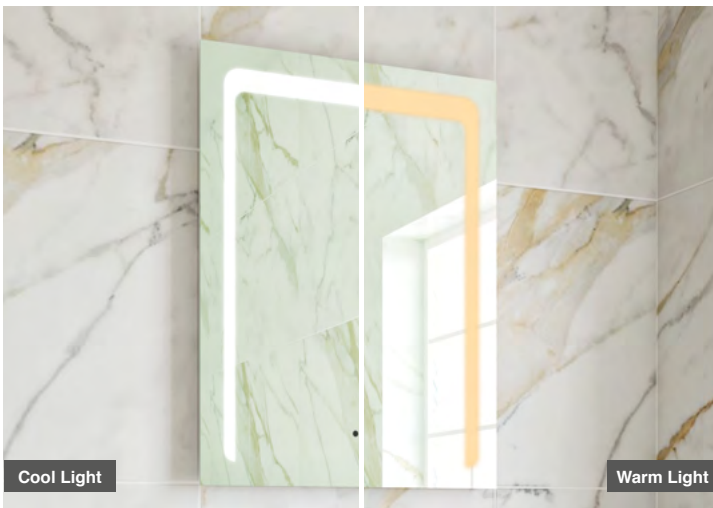

# Jade 60 LED Mirror

**CODE:** MLMIJAD60

**SIZE:** H 800 x W 600 x D 50mm

**FEATURES:**

- LED Mirror
- Multi Functional Contactless Sensor Controls  
Light from Cool - Warm & Brightness with Memory Function
- Ambient Downlight
- Portrait
- Heated Demister Pad
- Charging Socket
- IP44