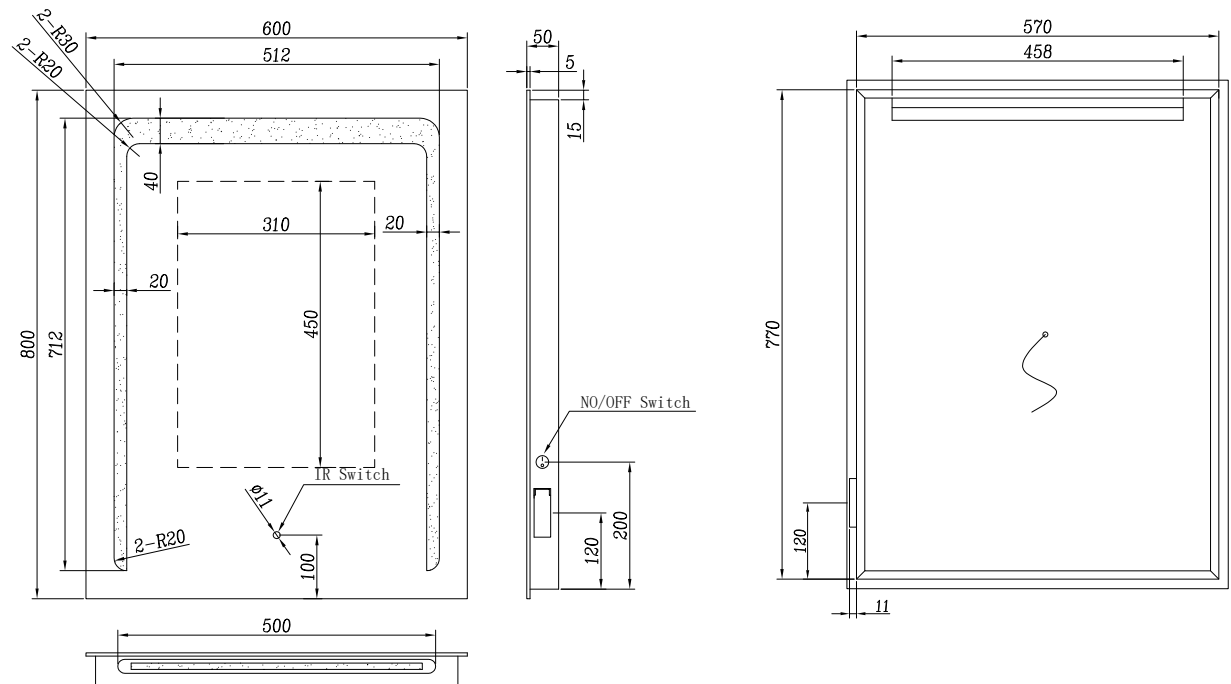

# Jade 60 LED Mirror

**CODE:** MLMIJAD60

**SIZE:** H 800 x W 600 x D 50mm

**FEATURES:**

- LED Mirror
- Multi Functional Contactless Sensor Controls  
Light from Cool - Warm & Brightness with Memory Function
- Ambient Downlight
- Portrait
- Heated Demister Pad
- Charging Socket
- IP44

The information contained on this page was correct at date of issue. Fitting dimensions are provided as a guide only. Some variation may occur due to manufacturing tolerances. We pursue a policy of continuing improvement in design and performance of our products and so reserve the right to change specifications without prior notice.