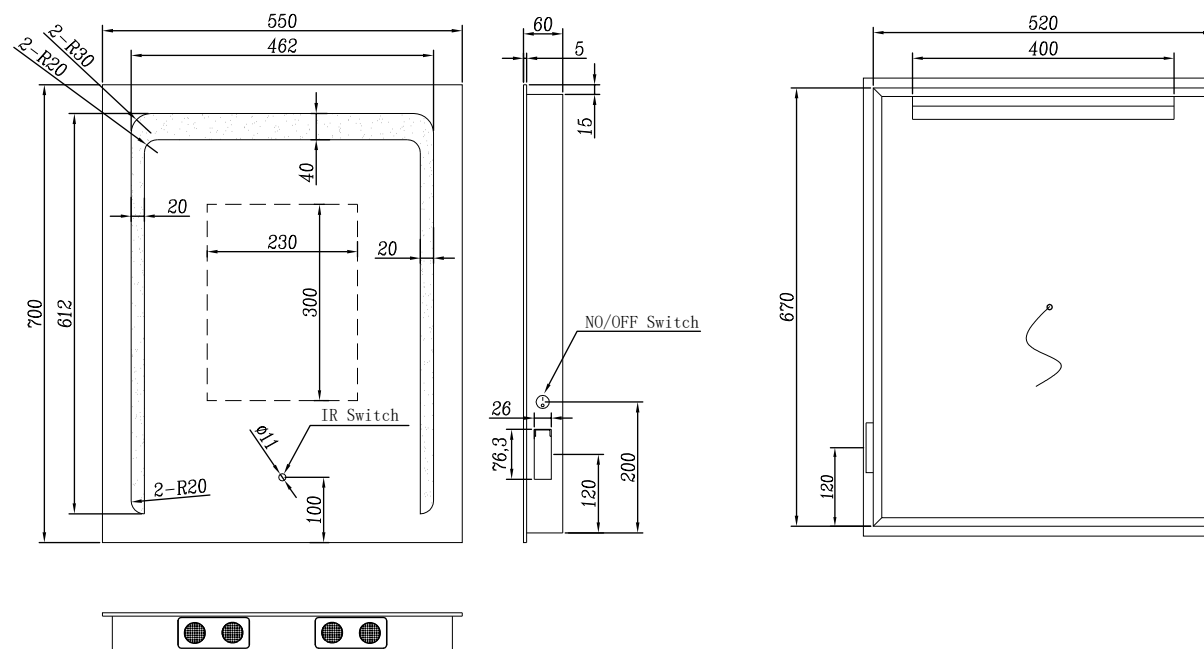

# Jade 55 Bluetooth LED Mirror

**CODE:** MLMIJAD55BT

**SIZE:** H 700 x W 550 x D 60mm

**FEATURES:**

- LED Mirror
- Multi Functional Contactless Sensor Controls  
Light from Cool - Warm & Brightness with  
Memory Function
- Portrait
- Heated Demister Pad
- Charging Socket
- Bluetooth Audio
- IP44

The information contained on this page was correct at date of issue. Fitting dimensions are provided as a guide only. Some variation may occur due to manufacturing tolerances. We pursue a policy of continuing improvement in design and performance of our products and so reserve the right to change specifications without prior notice.