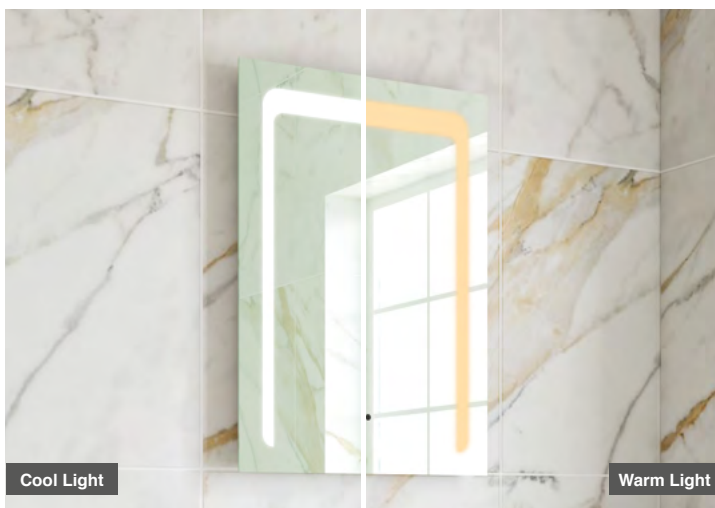

# Jade 55 Bluetooth LED Mirror

**CODE:** MLMIJAD55BT

**SIZE:** H 700 x W 550 x D 60mm

**FEATURES:**

- LED Mirror
- Multi Functional Contactless Sensor Controls  
Light from Cool - Warm & Brightness with  
Memory Function
- Portrait
- Heated Demister Pad
- Charging Socket
- Bluetooth Audio
- IP44