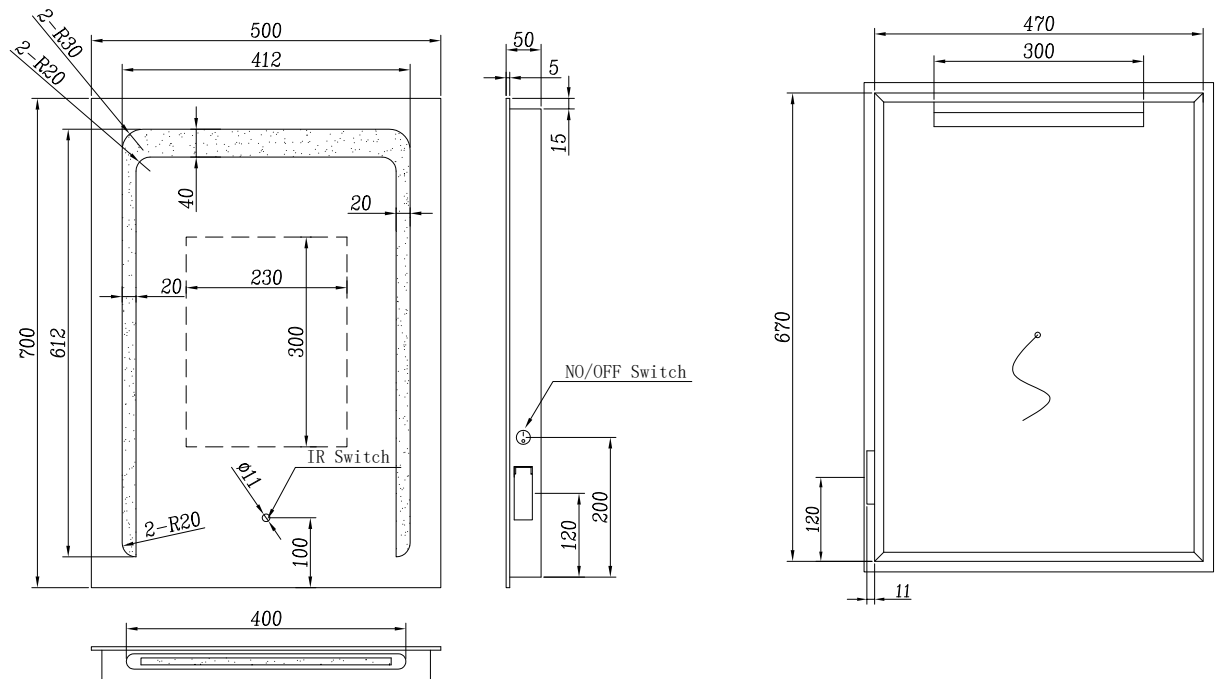

Jade 50 LED Mirror

CODE: MLMIJAD50

SIZE: H 700 x W 500 x D 50mm

FEATURES:

- LED Mirror
- Multi Functional Contactless Sensor Controls
Light from Cool - Warm & Brightness with Memory Function
- Ambient Downlight
- Portrait
- Heated Demister Pad
- Charging Socket
- IP44

The information contained on this page was correct at date of issue. Fitting dimensions are provided as a guide only. Some variation may occur due to manufacturing tolerances. We pursue a policy of continuing improvement in design and performance of our products and so reserve the right to change specifications without prior notice.