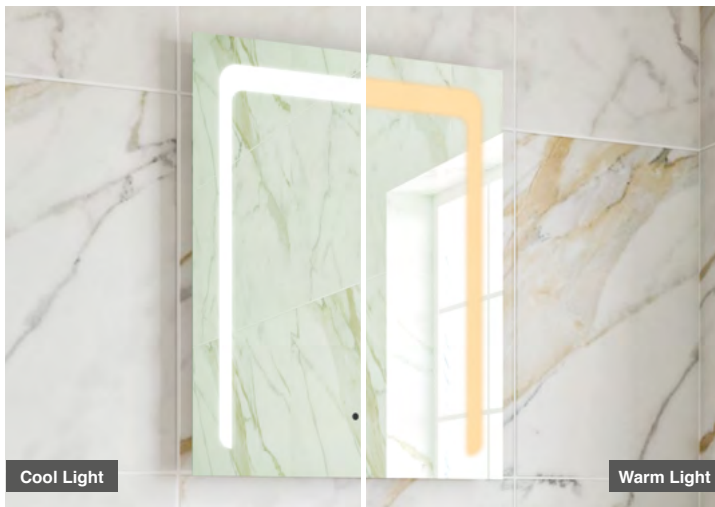

Jade 50 LED Mirror

CODE: MLMIJAD50

SIZE: H 700 x W 500 x D 50mm

FEATURES:

- LED Mirror
- Multi Functional Contactless Sensor Controls
Light from Cool - Warm & Brightness with Memory Function
- Ambient Downlight
- Portrait
- Heated Demister Pad
- Charging Socket
- IP44