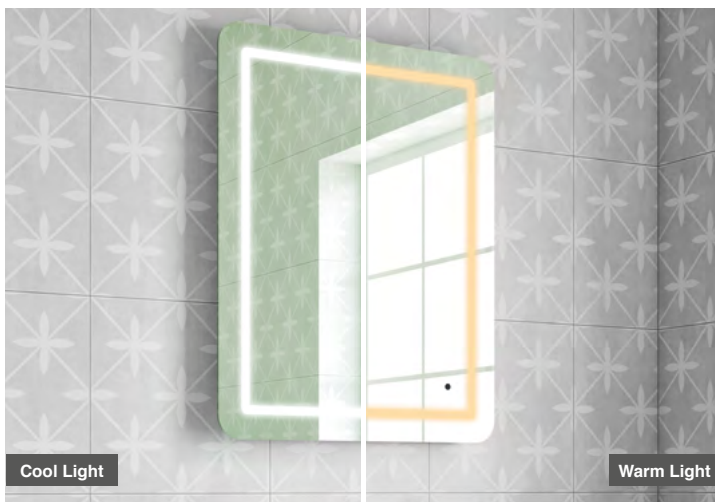

IRIS 55 LED Mirror

CODE: MLMIIRI55

SIZE: H 700 x W 550 x D 40mm

FEATURES:

- LED Mirror
- Multi Functional Contactless Sensor Controls
Light from Cool - Warm & Brightness with
Memory Function
- Ambient Lighting
- Landscape or Portrait
- Heated Demister Pad
- IP44
- Lumens (Lm) 996