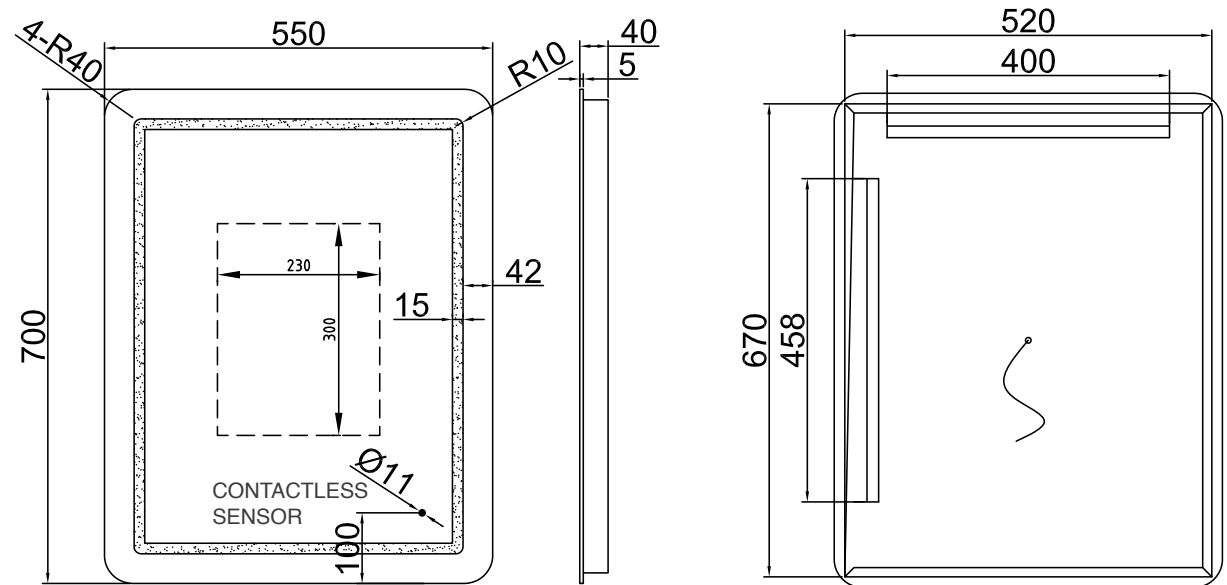

IRIS 55 LED Mirror

CODE: MLMIIRI55

SIZE: H 700 x W 550 x D 40mm

FEATURES:

- LED Mirror
- Multi Functional Contactless Sensor Controls
Light from Cool - Warm & Brightness with
Memory Function
- Ambient Lighting
- Landscape or Portrait
- Heated Demister Pad
- IP44
- Lumens (Lm) 996

The information contained on this page was correct at date of issue. Fitting dimensions are provided as a guide only. Some variation may occur due to manufacturing tolerances. We pursue a policy of continuing improvement in design and performance of our products and so reserve the right to change specifications without prior notice.