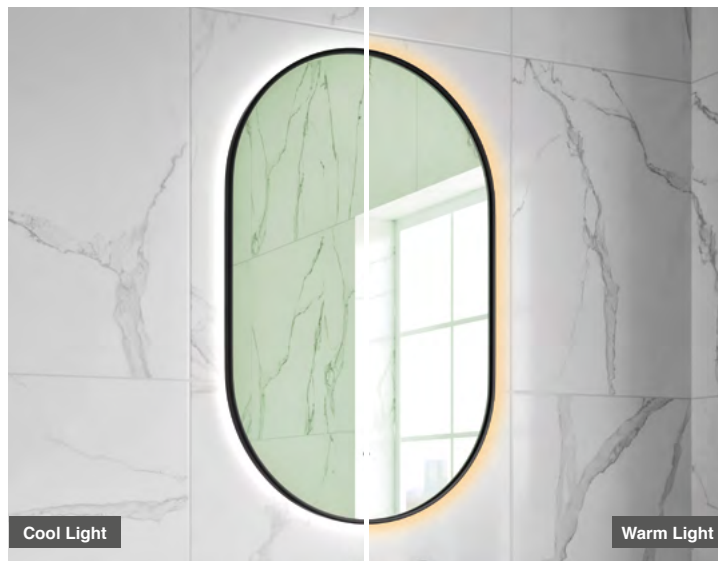

# Finn 50 - Matt Black LED Mirror

**CODE:** MLMIFIN50BL

**SIZE:** H 800 x W 500 x D 38mm

**FEATURES:**

- Matt Black Framed LED Mirror
- Multi Functional Contactless Sensor Controls  
Light from Cool - Warm & Brightness with Memory Function
- Ambient Lighting
- Landscape or Portrait
- Heated Demister Pad
- IP44