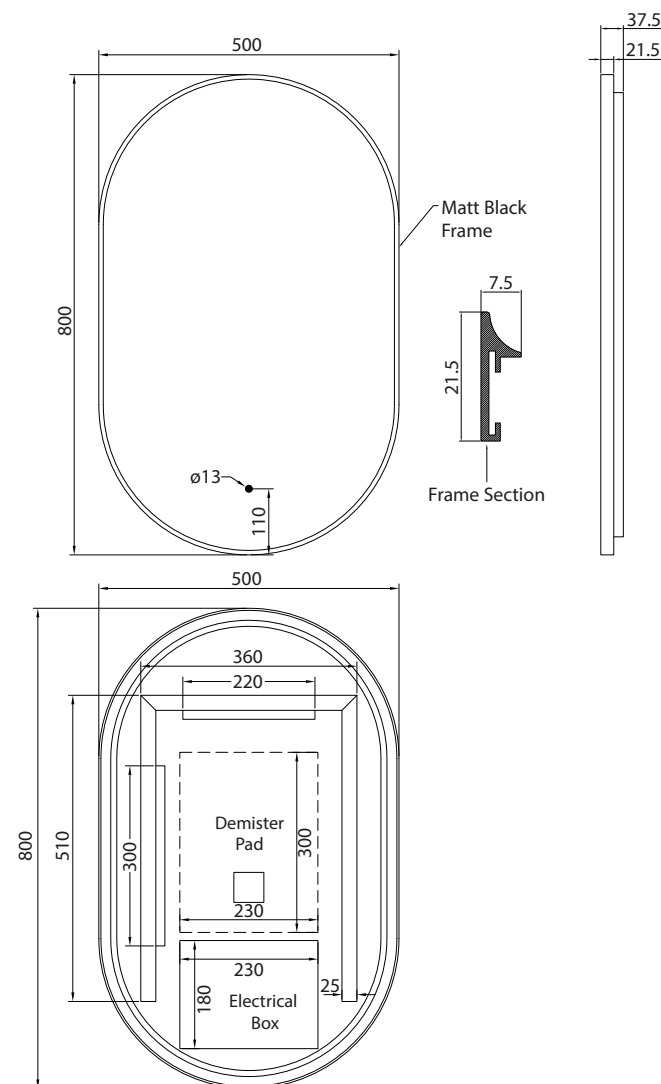

# Finn 50 - Matt Black LED Mirror

**CODE:** MLMIFIN50BL

**SIZE:** H 800 x W 500 x D 38mm

**FEATURES:**

- Matt Black Framed LED Mirror
- Multi Functional Contactless Sensor Controls  
Light from Cool - Warm & Brightness with Memory Function
- Ambient Lighting
- Landscape or Portrait
- Heated Demister Pad
- IP44

The information contained on this page was correct at date of issue. Fitting dimensions are provided as a guide only. Some variation may occur due to manufacturing tolerances. We pursue a policy of continuing improvement in design and performance of our products and so reserve the right to change specifications without prior notice.