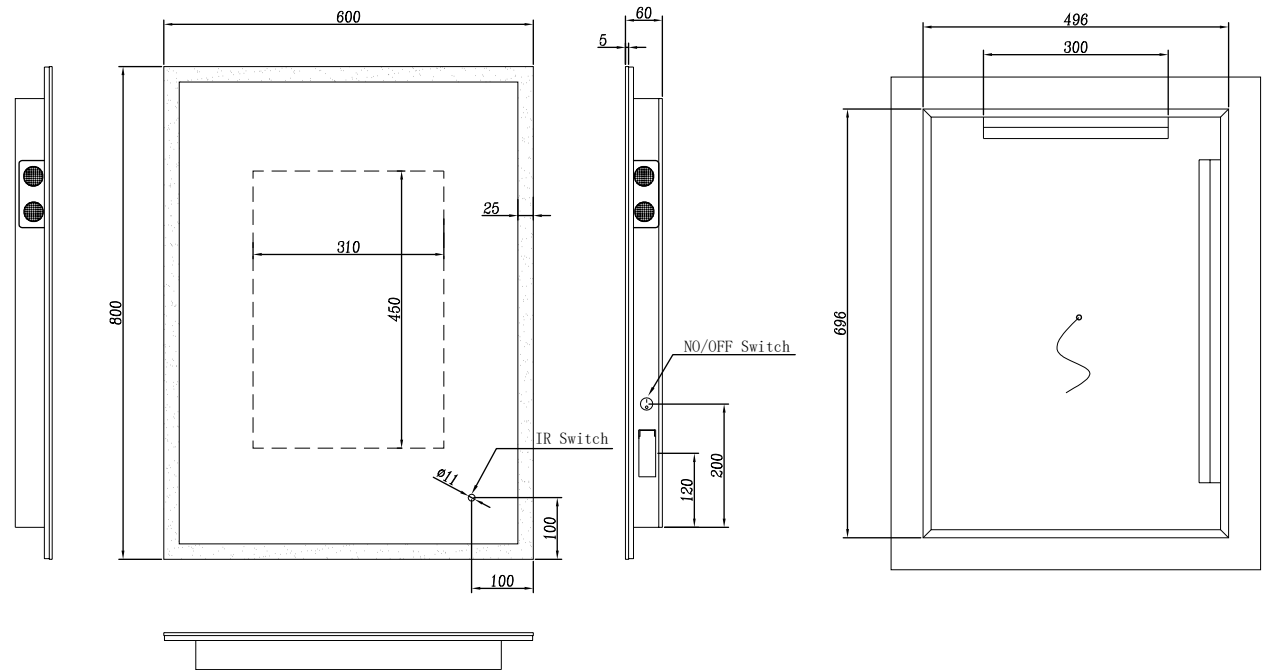

Darcy 60 Bluetooth LED Mirror

CODE: MLMIDAR60BT

SIZE: H 800 x W 600 x D 60mm

FEATURES:

- LED Mirror
- Multi Functional Contactless Sensor Controls
Light from Cool - Warm & Brightness with
Memory Function
- Ambient Lighting
- Landscape or Portrait
- Heated Demister Pad
- Charging Socket
- Bluetooth Audio
- IP44

The information contained on this page was correct at date of issue. Fitting dimensions are provided as a guide only. Some variation may occur due to manufacturing tolerances. We pursue a policy of continuing improvement in design and performance of our products and so reserve the right to change specifications without prior notice.