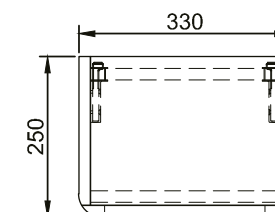

Sofia 2 Door Wall Hung Tall Boy - Reversible

RANGE: SOFIA

SIZE: H 1400 X W 330 X D 250mm

FINISH: MATT / GLOSS / WOOD EFFECT

INTERNAL: 4 SHELF LEVELS

DOOR: REVERSIBLE - LEFT OR RIGHT OPENING

COLOUR OPTIONS:

DEEP BLUE
(MATT)

LEAD GREY
(MATT)

CYAN OAK
(WOOD EFFECT)

WHITE
(GLOSS)

The information contained on this page was correct at date of issue. Fitting dimensions are provided as a guide only. Some variation may occur due to manufacturing tolerances. We pursue a policy of continuing improvement in design and performance of our products and so reserve the right to change specifications without prior notice.