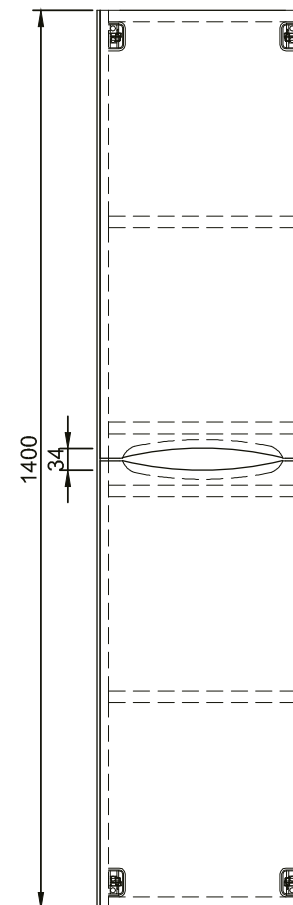

Sofia 2 Door Wall Hung Tall Boy - Reversible

RANGE: SOFIA

SIZE: H 1400 X W 330 X D 250mm

FINISH: MATT / GLOSS / WOOD EFFECT

INTERNAL: 4 SHELF LEVELS

DOOR: REVERSIBLE - LEFT OR RIGHT OPENING

COLOUR OPTIONS:

DEEP BLUE
(MATT)

LEAD GREY
(MATT)

CYAN OAK
(WOOD EFFECT)

WHITE
(GLOSS)

The information contained on this page was correct at date of issue. Fitting dimensions are provided as a guide only. Some variation may occur due to manufacturing tolerances. We pursue a policy of continuing improvement in design and performance of our products and so reserve the right to change specifications without prior notice.