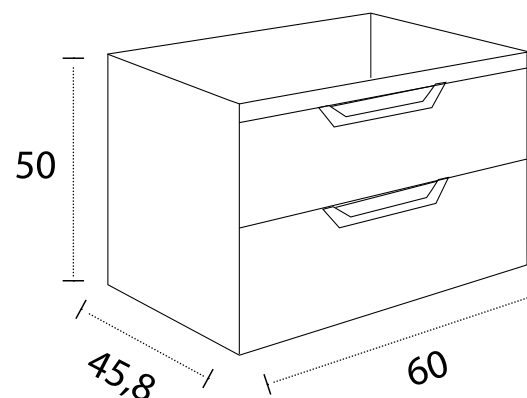

# Madison 600mm 2 Drawer Wall Unit with Lounge Basin

**RANGE:** MADISON

**SIZE:** H 518 x W 600 x D 460mm

**FINISH:** GLOSS / MATT / WOOD

**BASIN MATERIAL:** CERAMIC

**TAP HOLE(S):** ONE

## COLOUR OPTIONS:

The information contained on this page was correct at date of issue. Fitting dimensions are provided as a guide only. Some variation may occur due to manufacturing tolerances. We pursue a policy of continuing improvement in design and performance of our products and so reserve the right to change specifications without prior notice.