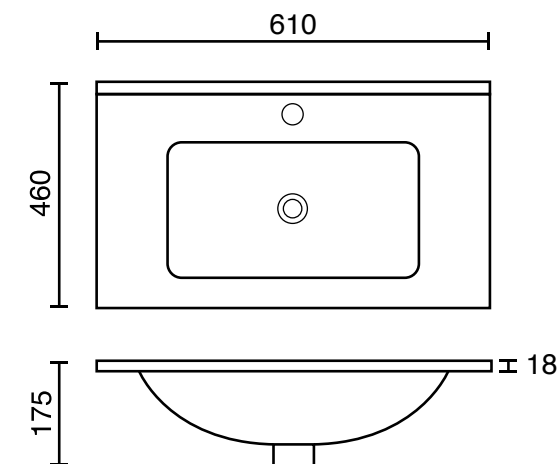

# Madison 600mm 2 Drawer Wall Unit with Lounge Basin

**RANGE:** MADISON

**SIZE:** H 518 x W 600 x D 460mm

**FINISH:** GLOSS / MATT / WOOD

**BASIN MATERIAL:** CERAMIC

**TAP HOLE(S):** ONE

## COLOUR OPTIONS:

The information contained on this page was correct at date of issue. Fitting dimensions are provided as a guide only. Some variation may occur due to manufacturing tolerances. We pursue a policy of continuing improvement in design and performance of our products and so reserve the right to change specifications without prior notice.