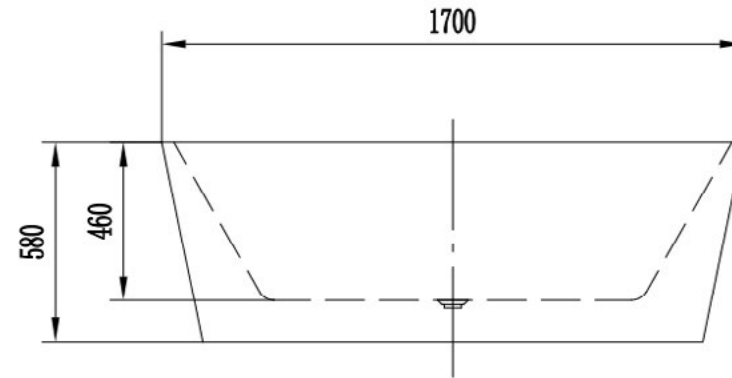

Dwyn D-Shape Freestanding Acrylic Bath

PRODUCT: Dwyn D-Shape Freestanding Acrylic Bath c/w White Click Clack Waste

CODE: MLFSDW17

SIZE: L 1700 x W 800 x H 580mm

WATER CAPACITY: 180L

Can Be Drilled For Tap Holes 1700mm Long Tapledge