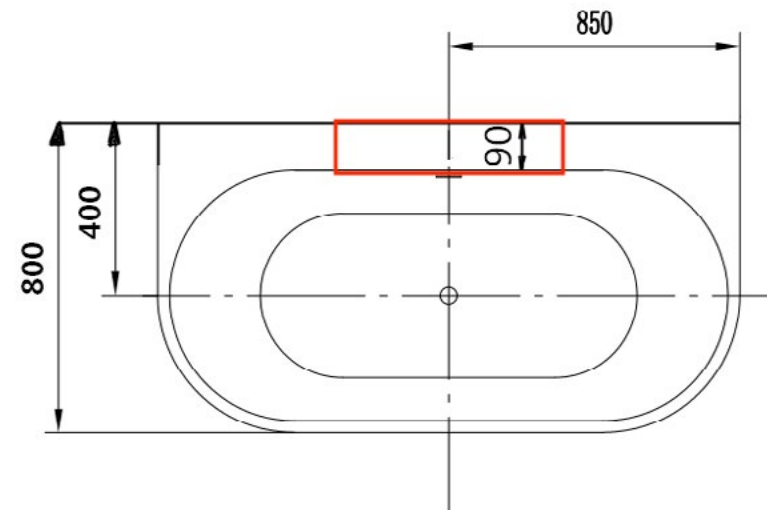

Dwyn D-Shape Freestanding Acrylic Bath

PRODUCT: Dwyn D-Shape Freestanding Acrylic Bath c/w White Click Clack Waste

CODE: MLFSDW17

SIZE: L 1700 x W 800 x H 580mm

WATER CAPACITY: 180L

Can Be Drilled For Tap Holes 1700mm Long Tapledge

The information contained on this page was correct at date of issue. Fitting dimensions are provided as a guide only. Some variation may occur due to manufacturing tolerances. We pursue a policy of continuing improvement in design and performance of our products and so reserve the right to change specifications without prior notice.