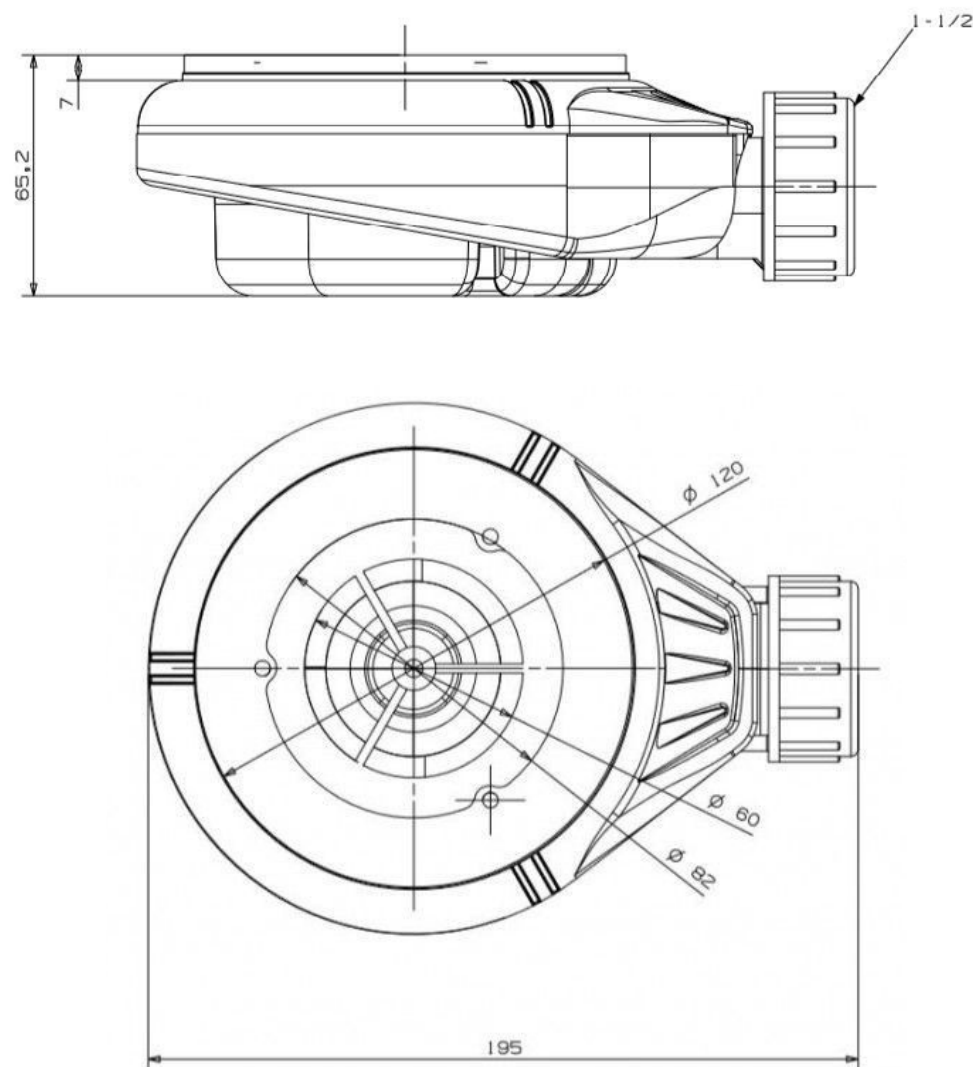

Ibiza Slate Shower Tray 90mm Waste - MYIBWA

ATTENTION: THIS PRODUCT MUST BE INSTALLED BY A LICENSED PLUMBER.

Stainless Steel Screws
Hair Filter
Stainless Steel Flange
Rubber Joint

Flow Rate: With 15mm Water: 42L / min
Temp. Max: 100°C